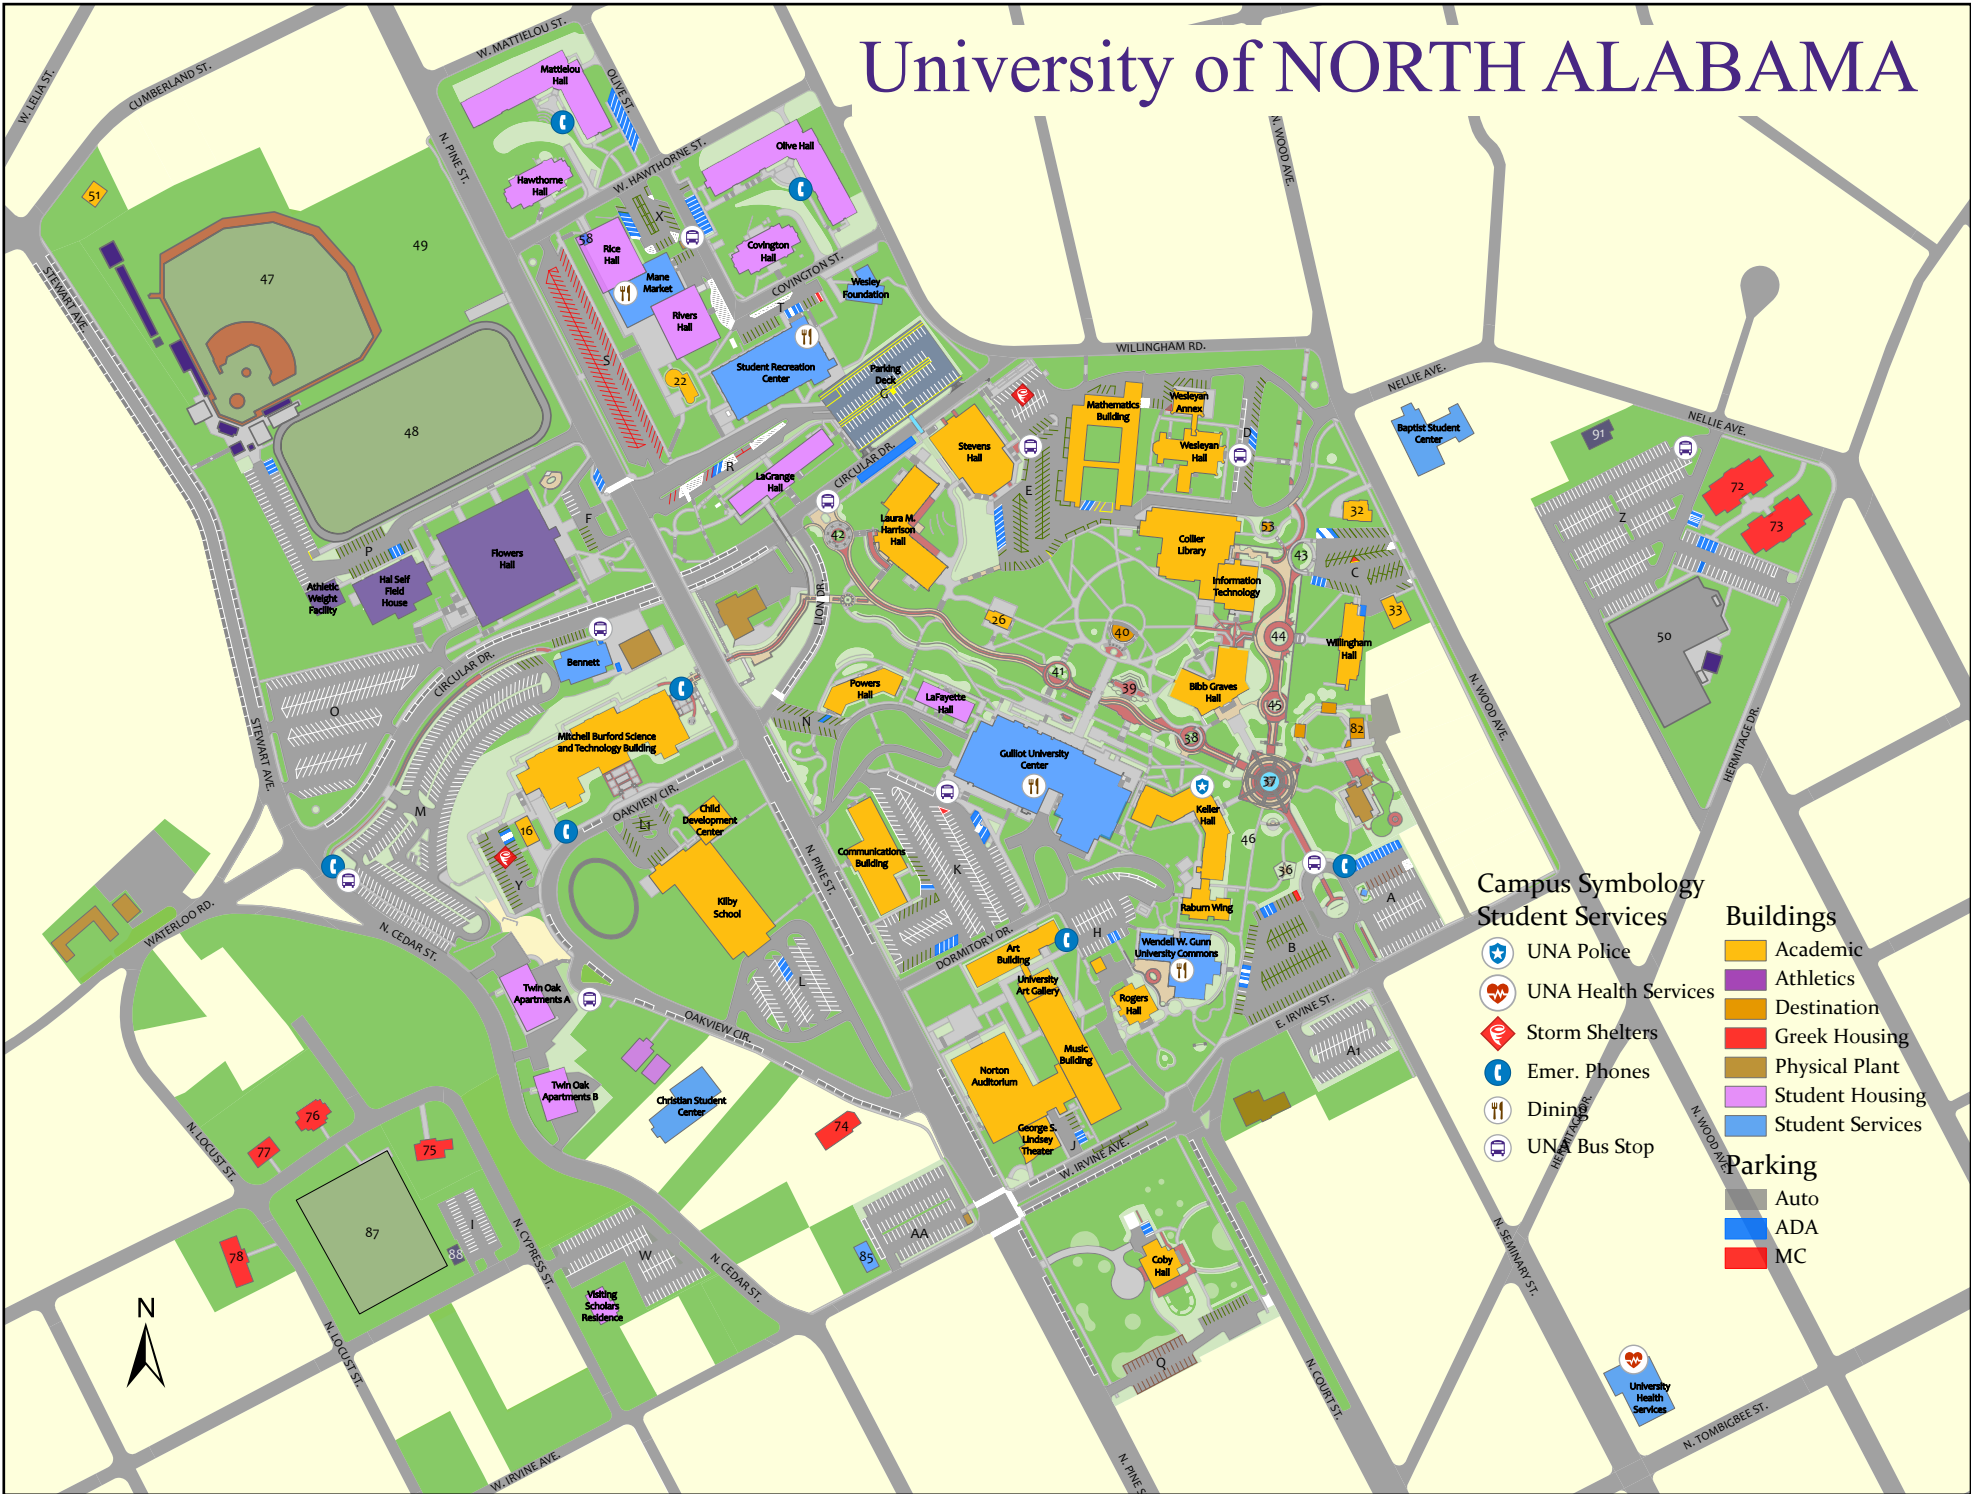

# University of NORTH ALABAMA

- Campus Symbology**
- UNA Police
  - UNA Health Services
  - Storm Shelters
  - Emer. Phones
  - Dining
  - UNA Bus Stop

- Buildings**
- Academic
  - Athletics
  - Destination
  - Greek Housing
  - Physical Plant
  - Student Housing
  - Student Services

- Parking**
- Auto
  - ADA
  - MC

# Mane Campus Facilities Directory

Build. No.	STUDENT SERVICES	Build. No.	STUDENT SERVICES
	Bibb Graves Hall	72	Appleby West - Alpha Delta Pi / Zeta Tau Alpha
	-Student Accounts	73	Appleby East - Phi Mu / Alpha Gamma Delta
	-Registrar's Office	74	Phi Gamma Delta
	Keller Hall/Raburn Wing	75	Kappa Sigma
	-College of Business	76	Pi Kappa Alpha
	Wendell W. Gunn University Commons	77	Sigma Chi
	-MANE Card	78	Alpha Tau Omega
	-Bookstore	86	Athletic Weight Room
	Rogers Hall	85	Outdoor Adventure Center
	-University Advancement	87	Intramural Field
	Coby Hall	88	Intramural Field Restrooms
	-Admissions	36	Alumni Garden & Dr. Huckaba Sundial
	Gulliot University Center	37	Laura M. Harrison Plaza
	-Student Affairs	38	Drs. Jack & Margie Crocker Fountain
	Laura M. Harrison Hall	39	Victory Flame & Frank Fleming Lion
	-College of Nursing	40	Memorial Amphitheater
	Powers Hall	41	Mary Francis Potts Wilbanks Memorial Garden
	-Office of International Affairs	42	Nancy B. & Jack Opler Street Clock
	Rice Hall	43	Joe Keenum Sundial
58	-Student Counseling Center	44	Pride of Lions Sculpture
16	Betty Jean Cale Greenhouse	45	Dr. Luckey Crocker Fountain
22	Planetarium/Observatory	46	Joy Holshouser Memorial Garden
32	Center for Women's Studies	53	Smith Bell Tower & Wesleyan Bell
33	Student Publications	82	George H. Carroll Lion Habitat
47	Mike D. Lane Baseball Complex		
48	Football / Soccer Practice Field		
49	Band Field		
50	Tennis Courts		