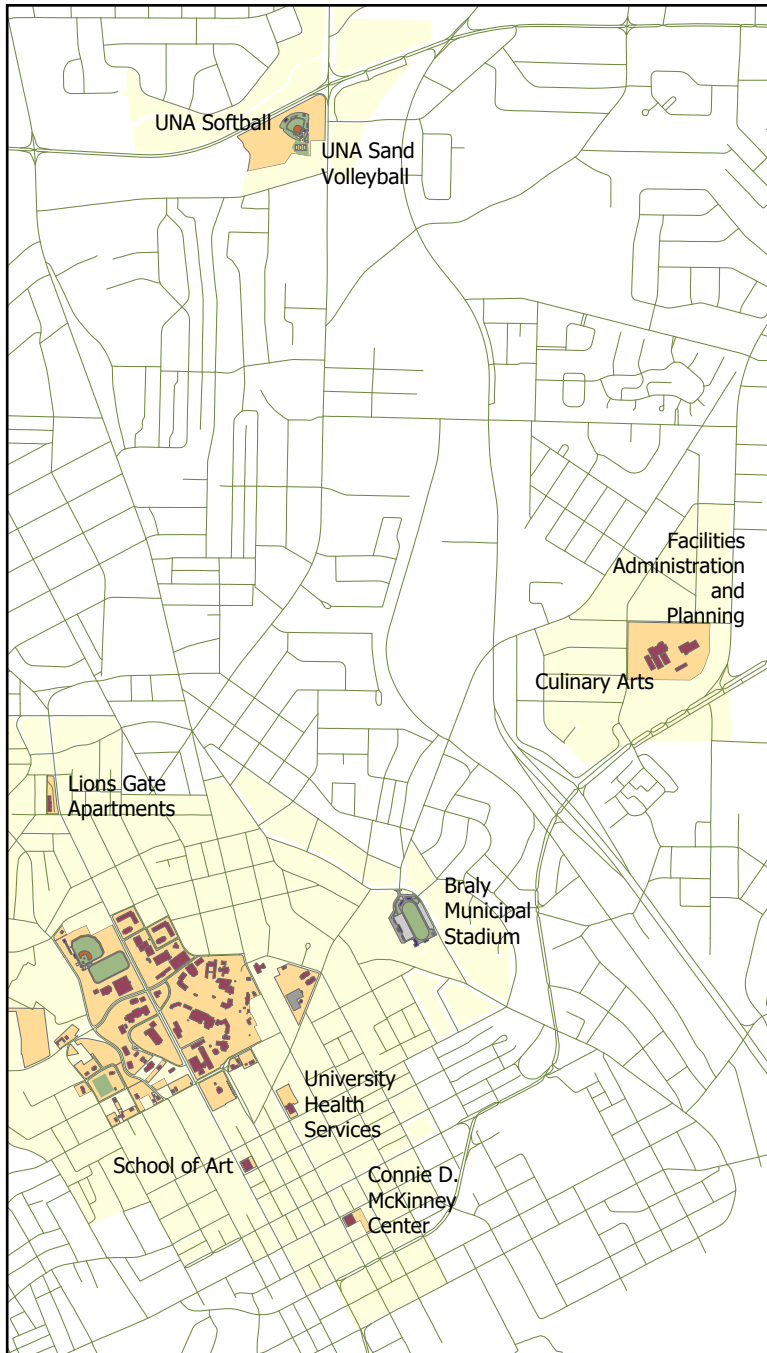

# University of NORTH ALABAMA

- Campus Symbology**
- UNA Police
  - UNA Health Services
  - Storm Shelters
  - Emer. Phones
  - Dining
  - UNA Bus Stop

- Buildings**
- Academic
  - Athletics
  - Destination
  - Greek Housing
  - Physical Plant
  - Student Housing
  - Student Services

- Parking**
- Auto
  - ADA
  - MC

# Mane Campus Facilities Directory

Build. No.	STUDENT SERVICES	Build. No.	STUDENT SERVICES
	Bibb Graves Hall	72	Appleby West - Alpha Delta Pi / Zeta Tau Alpha
	-Student Accounts	73	Appleby East - Phi Mu / Alpha Gamma Delta
	-Registrar's Office	74	Phi Gamma Delta
	Keller Hall/Raburn Wing	75	Kappa Sigma
	-College of Business	76	Pi Kappa Alpha
	Wendell W. Gunn University Commons	77	Sigma Chi
	-MANE Card	78	Alpha Tau Omega
	-Bookstore	86	Athletic Weight Room
	Rogers Hall	85	Outdoor Adventure Center
	-University Advancement	87	Intramural Field
	Coby Hall	88	Intramural Field Restrooms
	-Admissions	36	Alumni Garden & Dr. Huckaba Sundial
	Gulliot University Center	37	Laura M. Harrison Plaza
	-Student Affairs	38	Drs. Jack & Margie Crocker Fountain
	Laura M. Harrison Hall	39	Victory Flame & Frank Fleming Lion
	-College of Nursing	40	Memorial Amphitheater
	Powers Hall	41	Mary Francis Potts Wilbanks Memorial Garden
	-Office of International Affairs	42	Nancy B. & Jack Opler Street Clock
	Rice Hall	43	Joe Keenum Sundial
58	-Student Counseling Center	44	Pride of Lions Sculpture
16	Betty Jean Cale Greenhouse	45	Dr. Luckey Crocker Fountain
22	Planetarium/Observatory	46	Joy Holshouser Memorial Garden
32	Center for Women's Studies	53	Smith Bell Tower & Wesleyan Bell
33	Student Publications	82	George H. Carroll Lion Habitat
47	Mike D. Lane Baseball Complex		
48	Football / Soccer Practice Field		
49	Band Field		
50	Tennis Courts		