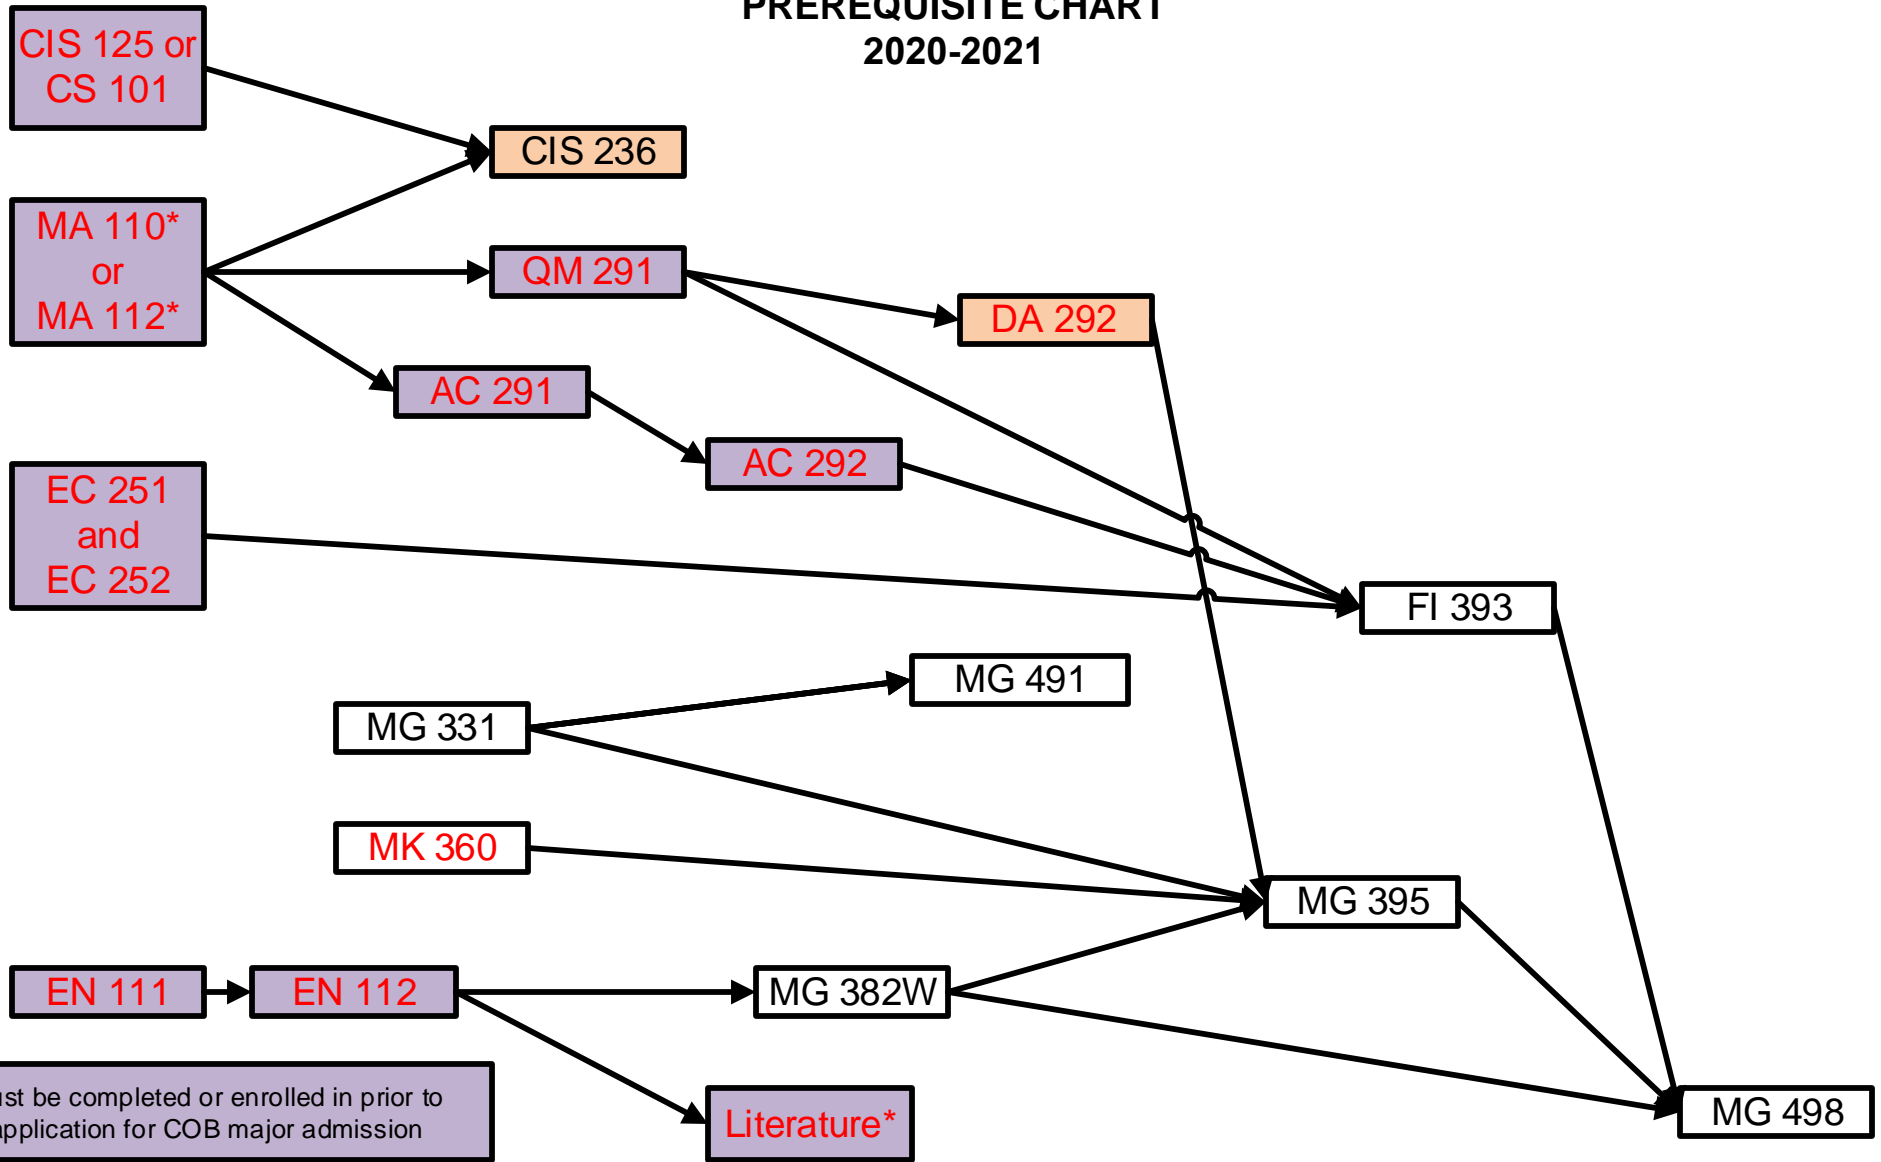

UNA BACHELOR OF BUSINESS ADMINISTRATION PREREQUISITE CHART 2020-2021

Must be completed or enrolled in prior to application for COB major admission

Must be completed before or immediately after admission to COB major

* See 2020-2021 Checksheet for additional course selections.

Courses in red type may be transferred from Alabama Community Colleges