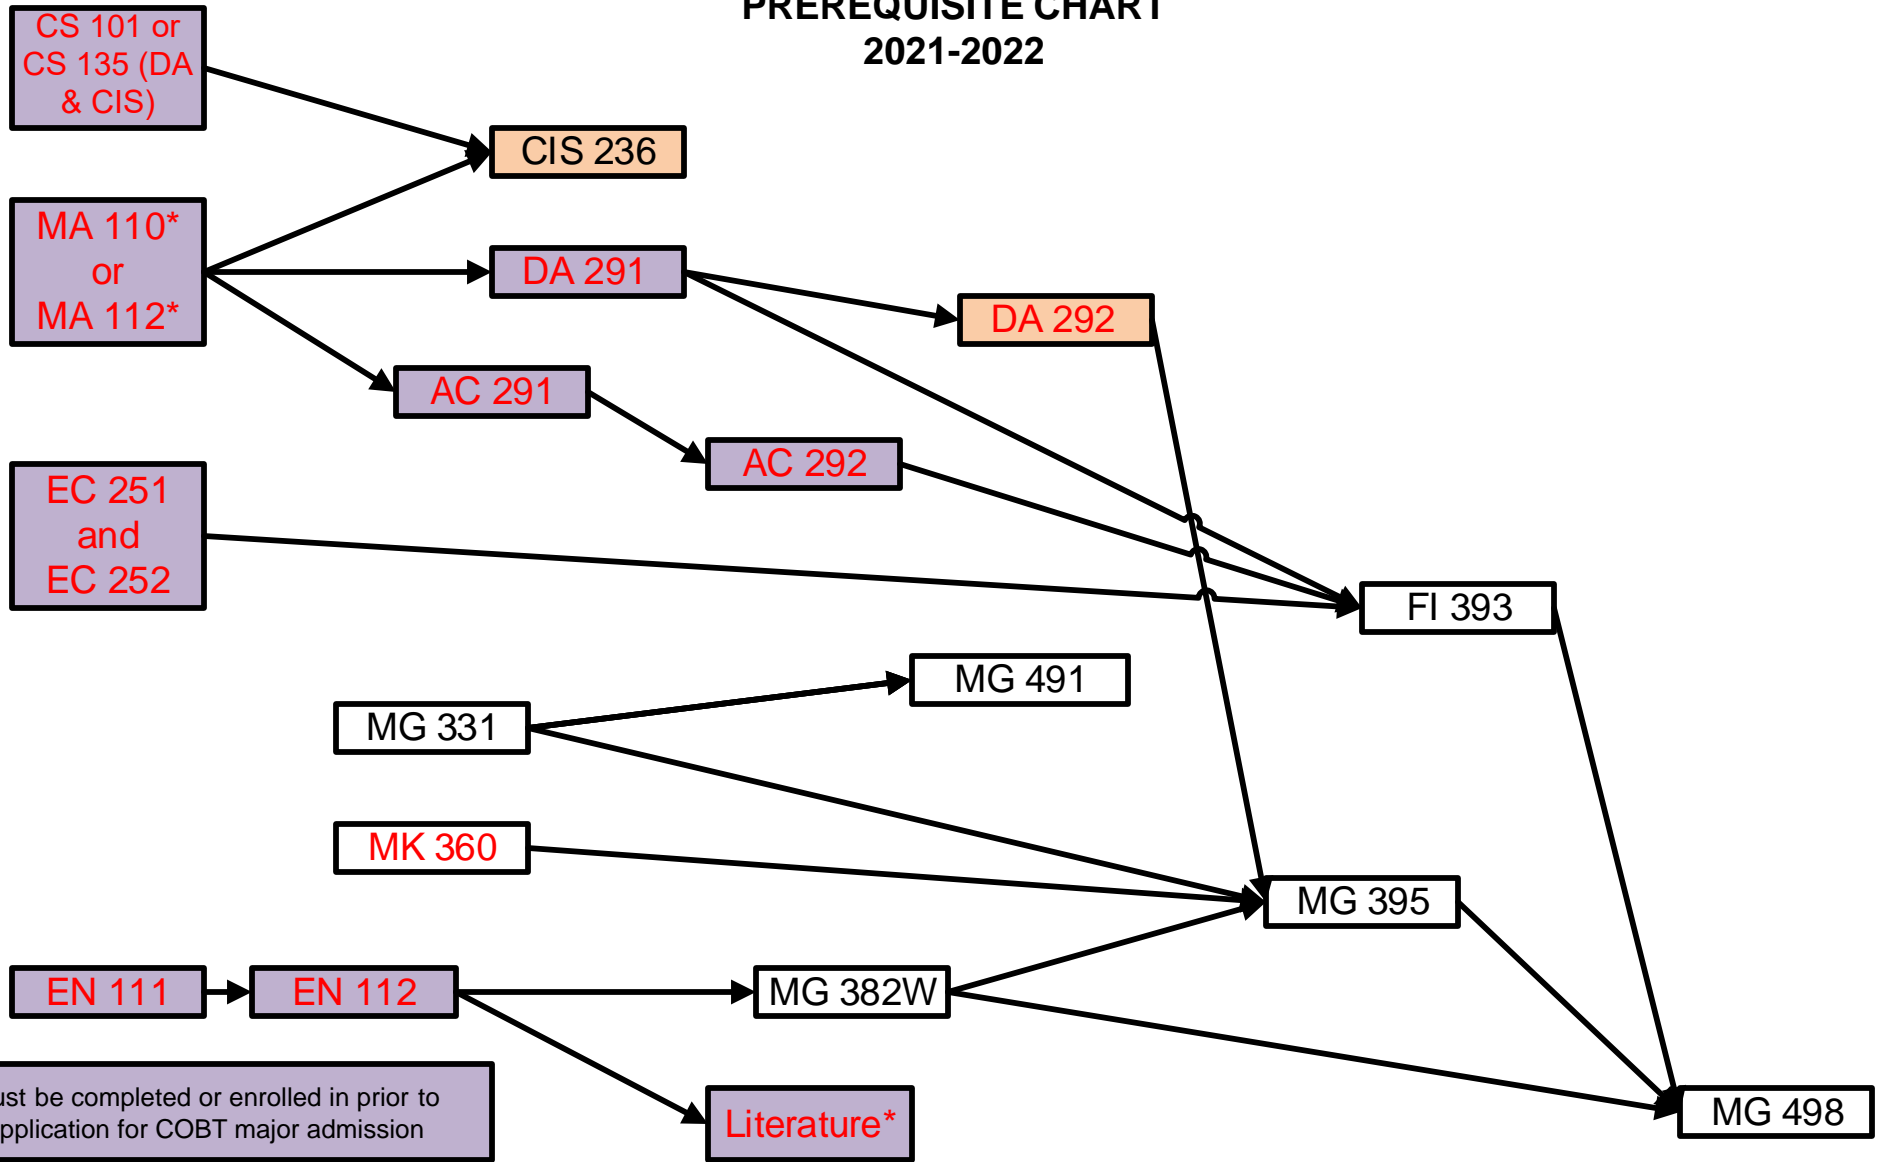

**UNA BACHELOR OF BUSINESS ADMINISTRATION  
PREREQUISITE CHART  
2021-2022**

Must be completed or enrolled in prior to application for COBT major admission

Must be completed before or immediately after admission to COBT major

\* See 2021-2022 Checksheet for additional course selections.

Courses in red type may be transferred from Alabama Community Colleges