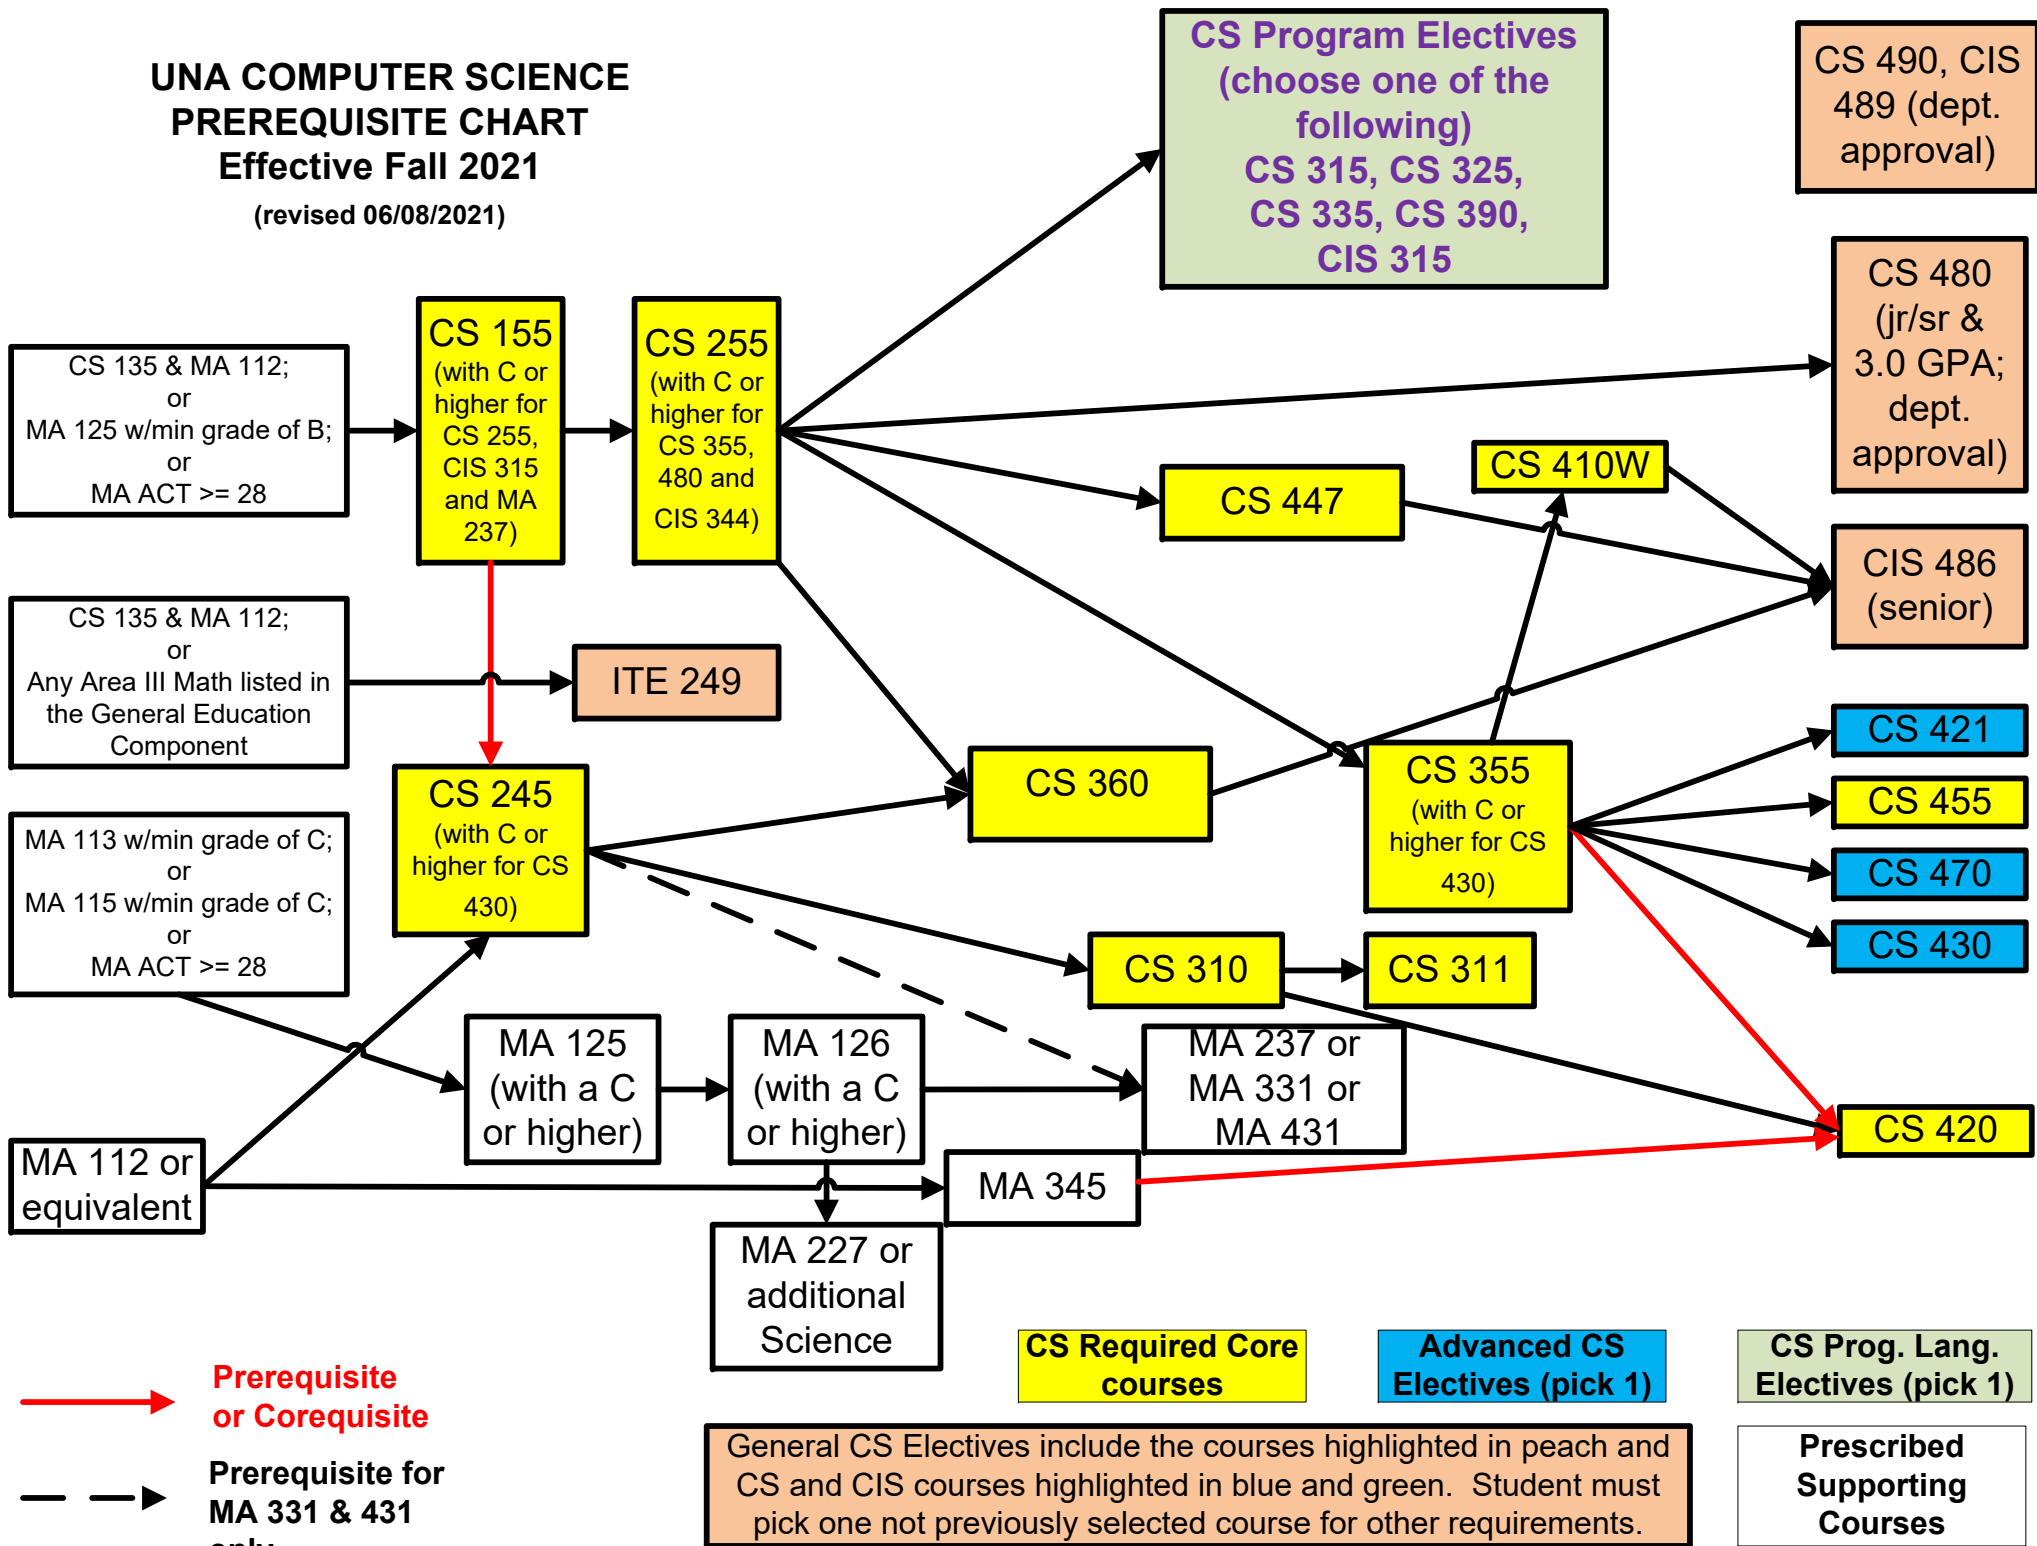

UNA COMPUTER SCIENCE PREREQUISITE CHART

Effective Fall 2021

(revised 06/08/2021)

→ Prerequisite or Corequisite

- - - - - Prerequisite for MA 331 & 431 only

CS Required Core courses

Advanced CS Electives (pick 1)

CS Prog. Lang. Electives (pick 1)

Prescribed Supporting Courses

General CS Electives include the courses highlighted in peach and CS and CIS courses highlighted in blue and green. Student must pick one not previously selected course for other requirements.