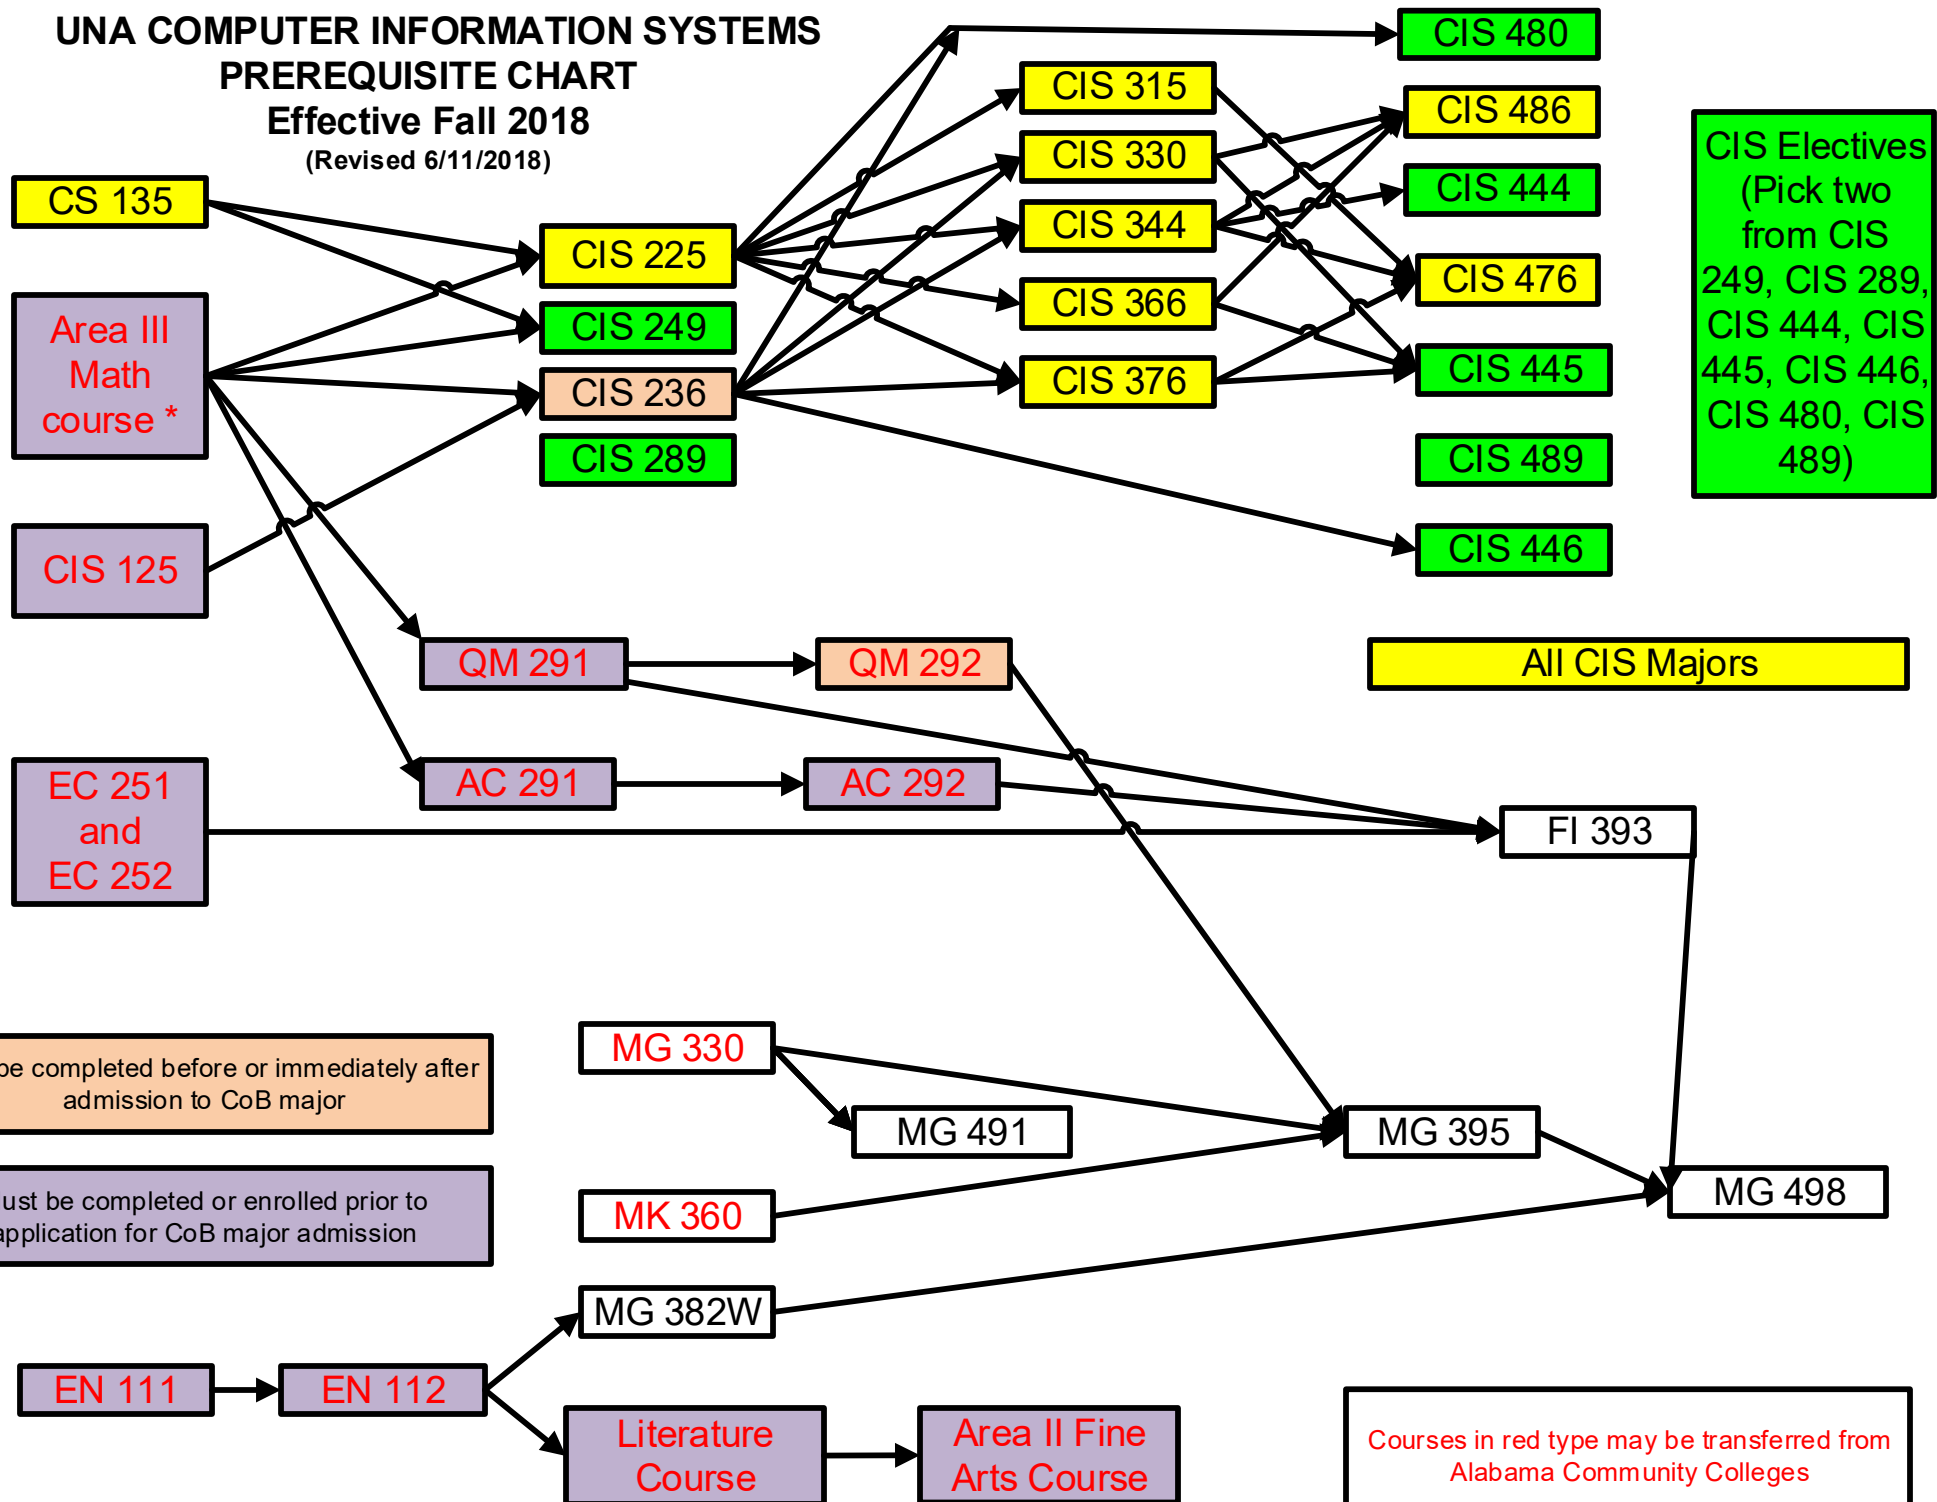

**UNA COMPUTER INFORMATION SYSTEMS
PREREQUISITE CHART**
Effective Fall 2018
(Revised 6/11/2018)

CIS Electives
(Pick two
from CIS
249, CIS 289,
CIS 444, CIS
445, CIS 446,
CIS 480, CIS
489)

All CIS Majors

Must be completed before or immediately after admission to CoB major

Must be completed or enrolled prior to application for CoB major admission

Courses in red type may be transferred from Alabama Community Colleges

* Score of at least 22 on ACT or another MA required to qualify for MA110 or higher