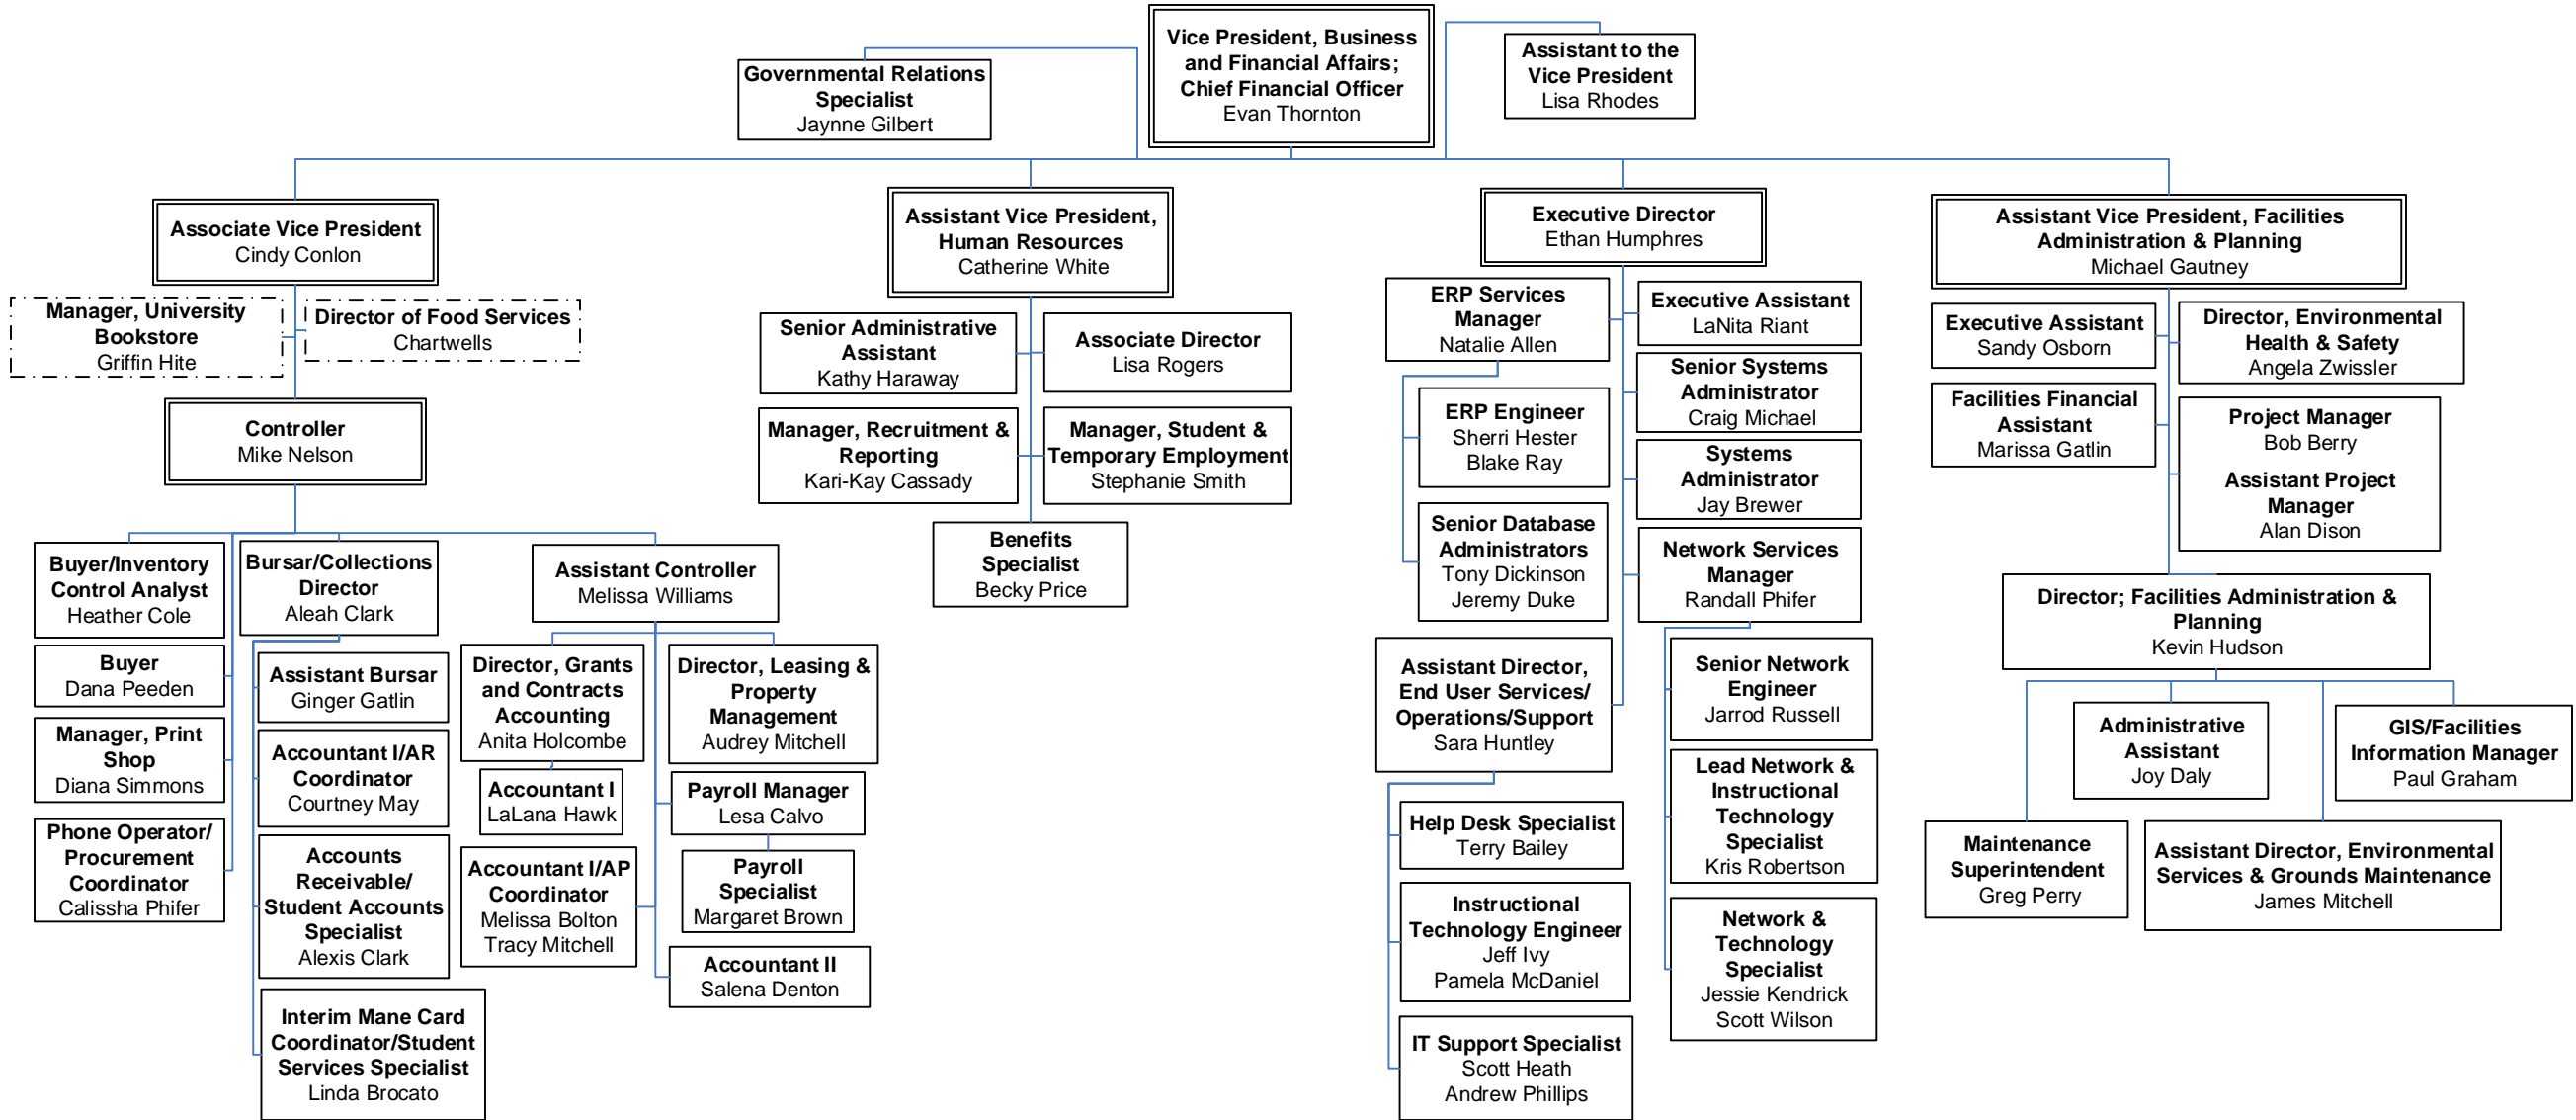

University of North Alabama

Organization Chart

BUSINESS AND FINANCIAL AFFAIRS

University of North Alabama

Organization Chart

FACILITIES ADMINISTRATION & PLANNING

**Assistant Vice President for Facilities
Administration & Planning**
Michael Gautney

**Director, Environmental Health
& Safety**
Angela Zwissler

Project Manager
Bob Berry
Assistant Project Manager
Alan Dison

Executive Assistant
Sandy Osborn

Administrative Assistant
Joy Daly

Facilities Financial Assistant
Marissa Gatlin

**Director; Facilities
Administration & Planning**
Kevin Hudson

**Maintenance
Superintendent**
Greg Perry

**Coordinator, Training &
Inspections**
Barry Clayton

**GIS/Facilities Information
Manager**
Paul Graham