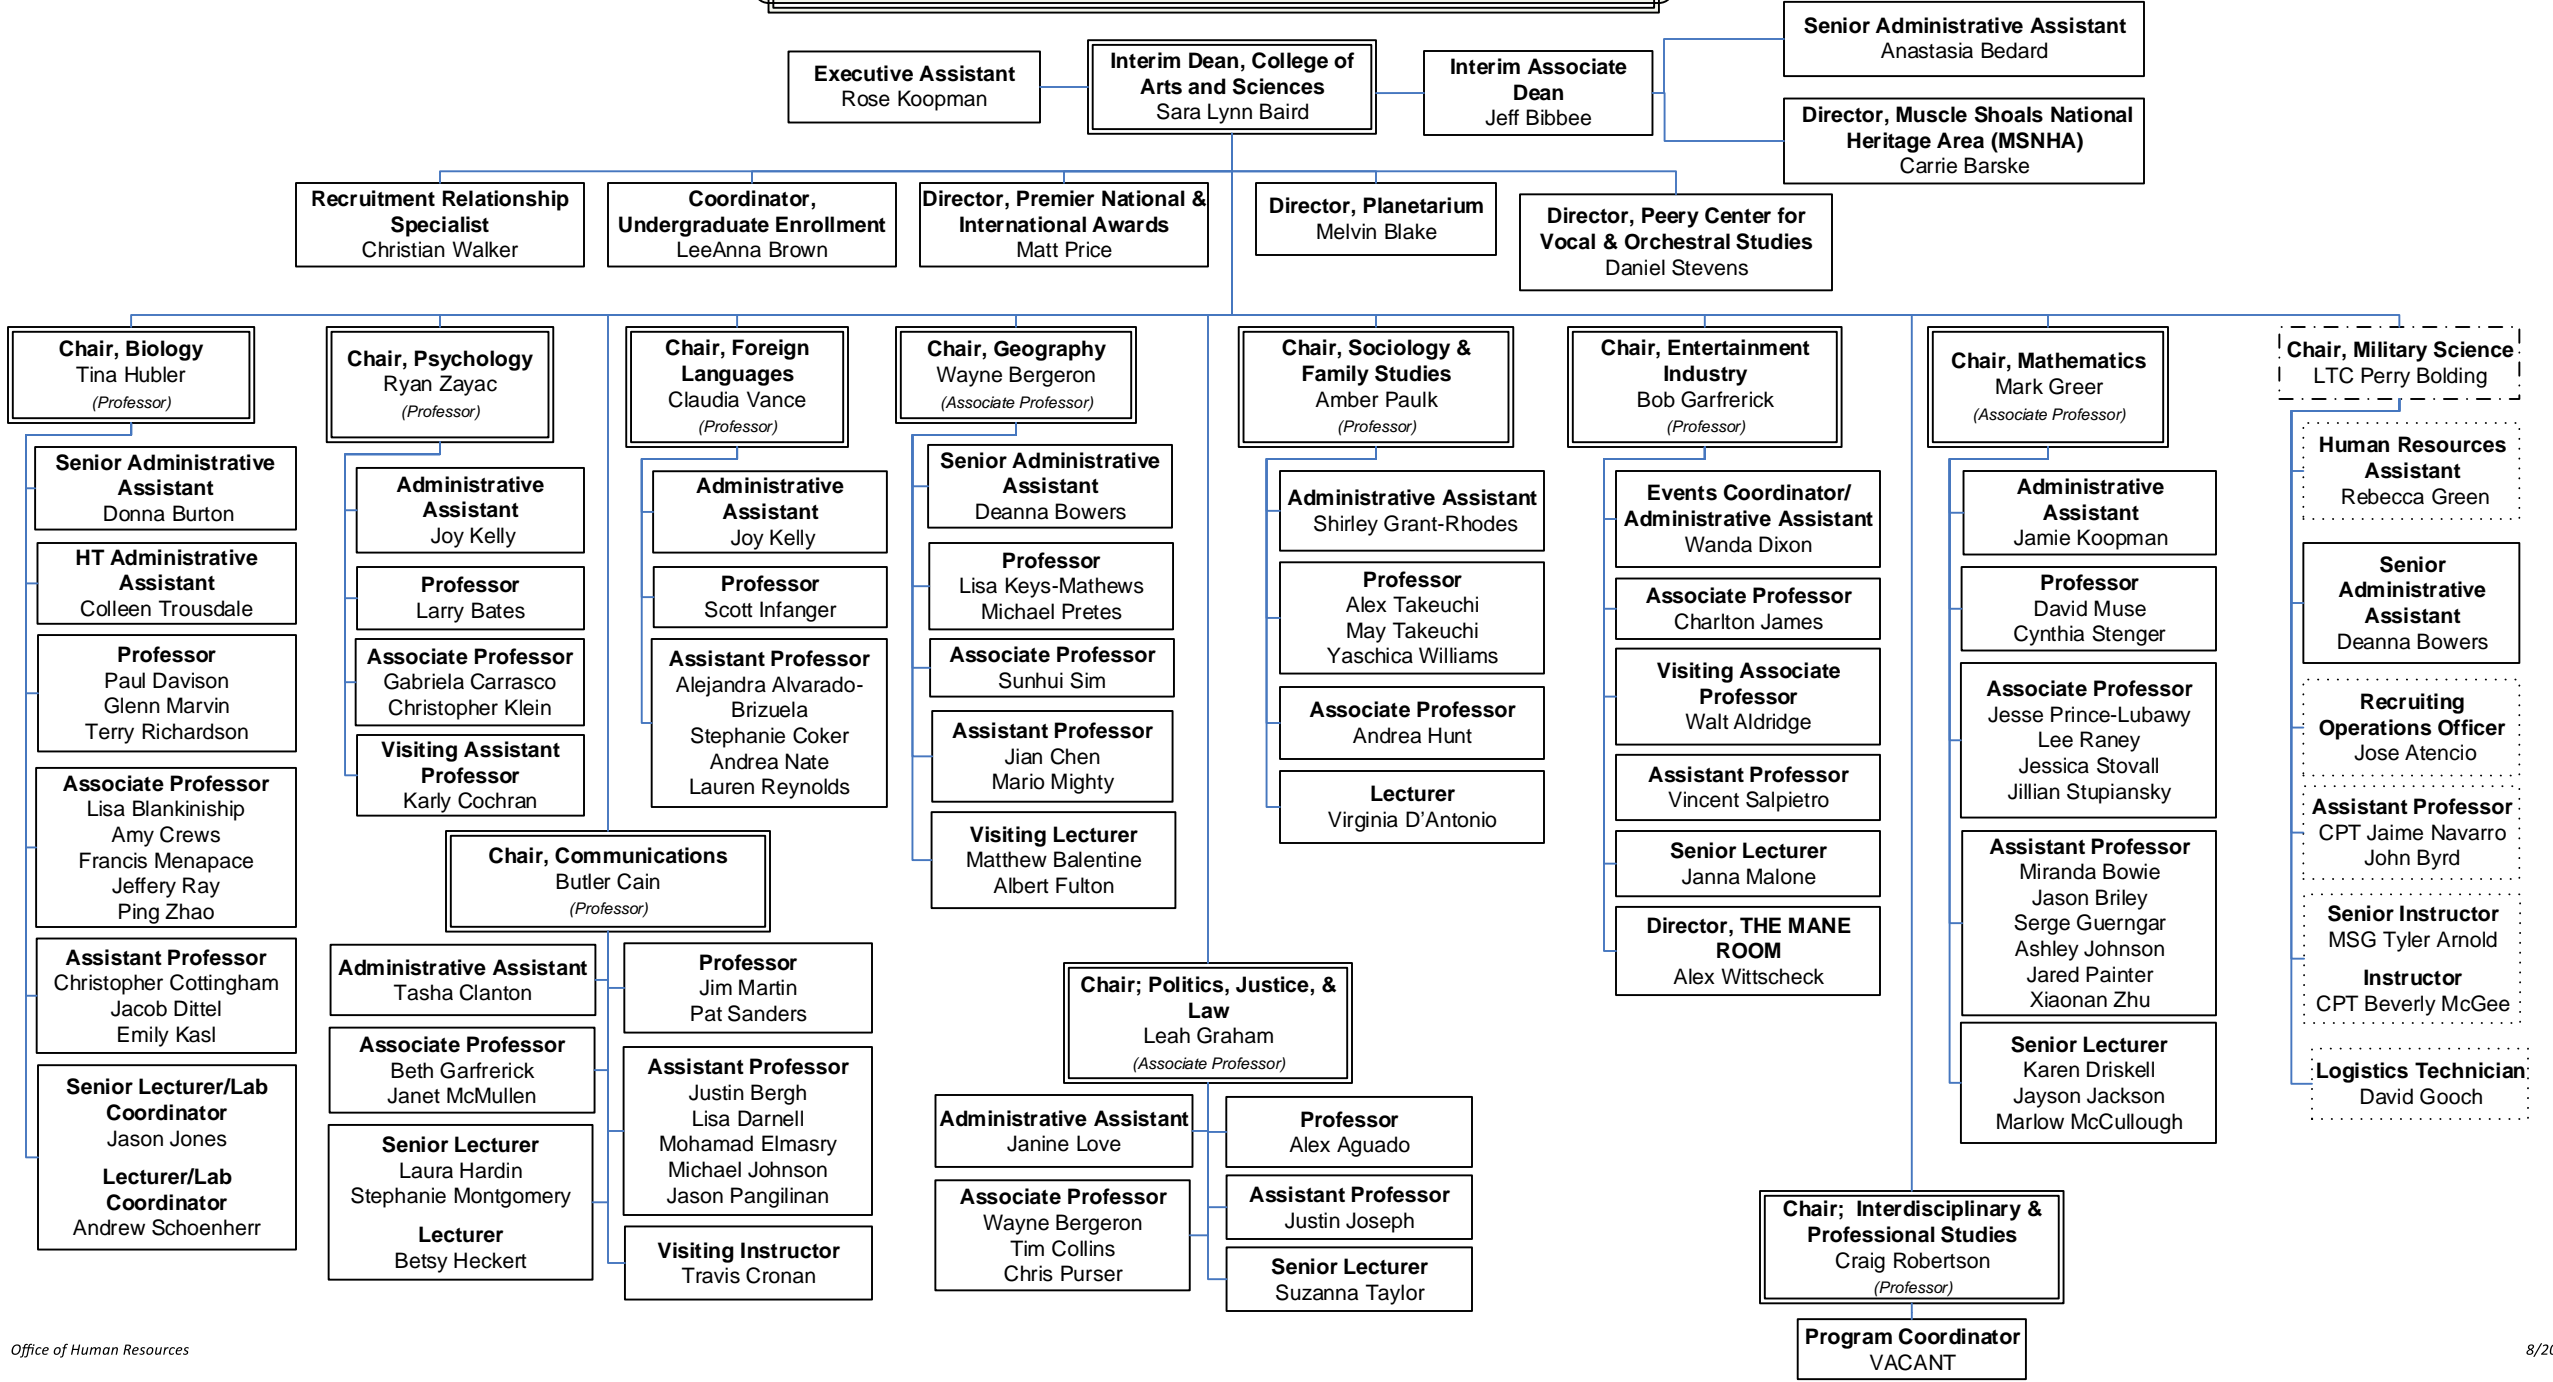

University of North Alabama

Organization Chart

COLLEGE OF ARTS AND SCIENCES

University of North Alabama

Organization Chart COLLEGE OF ARTS AND SCIENCES (CONTINUED)