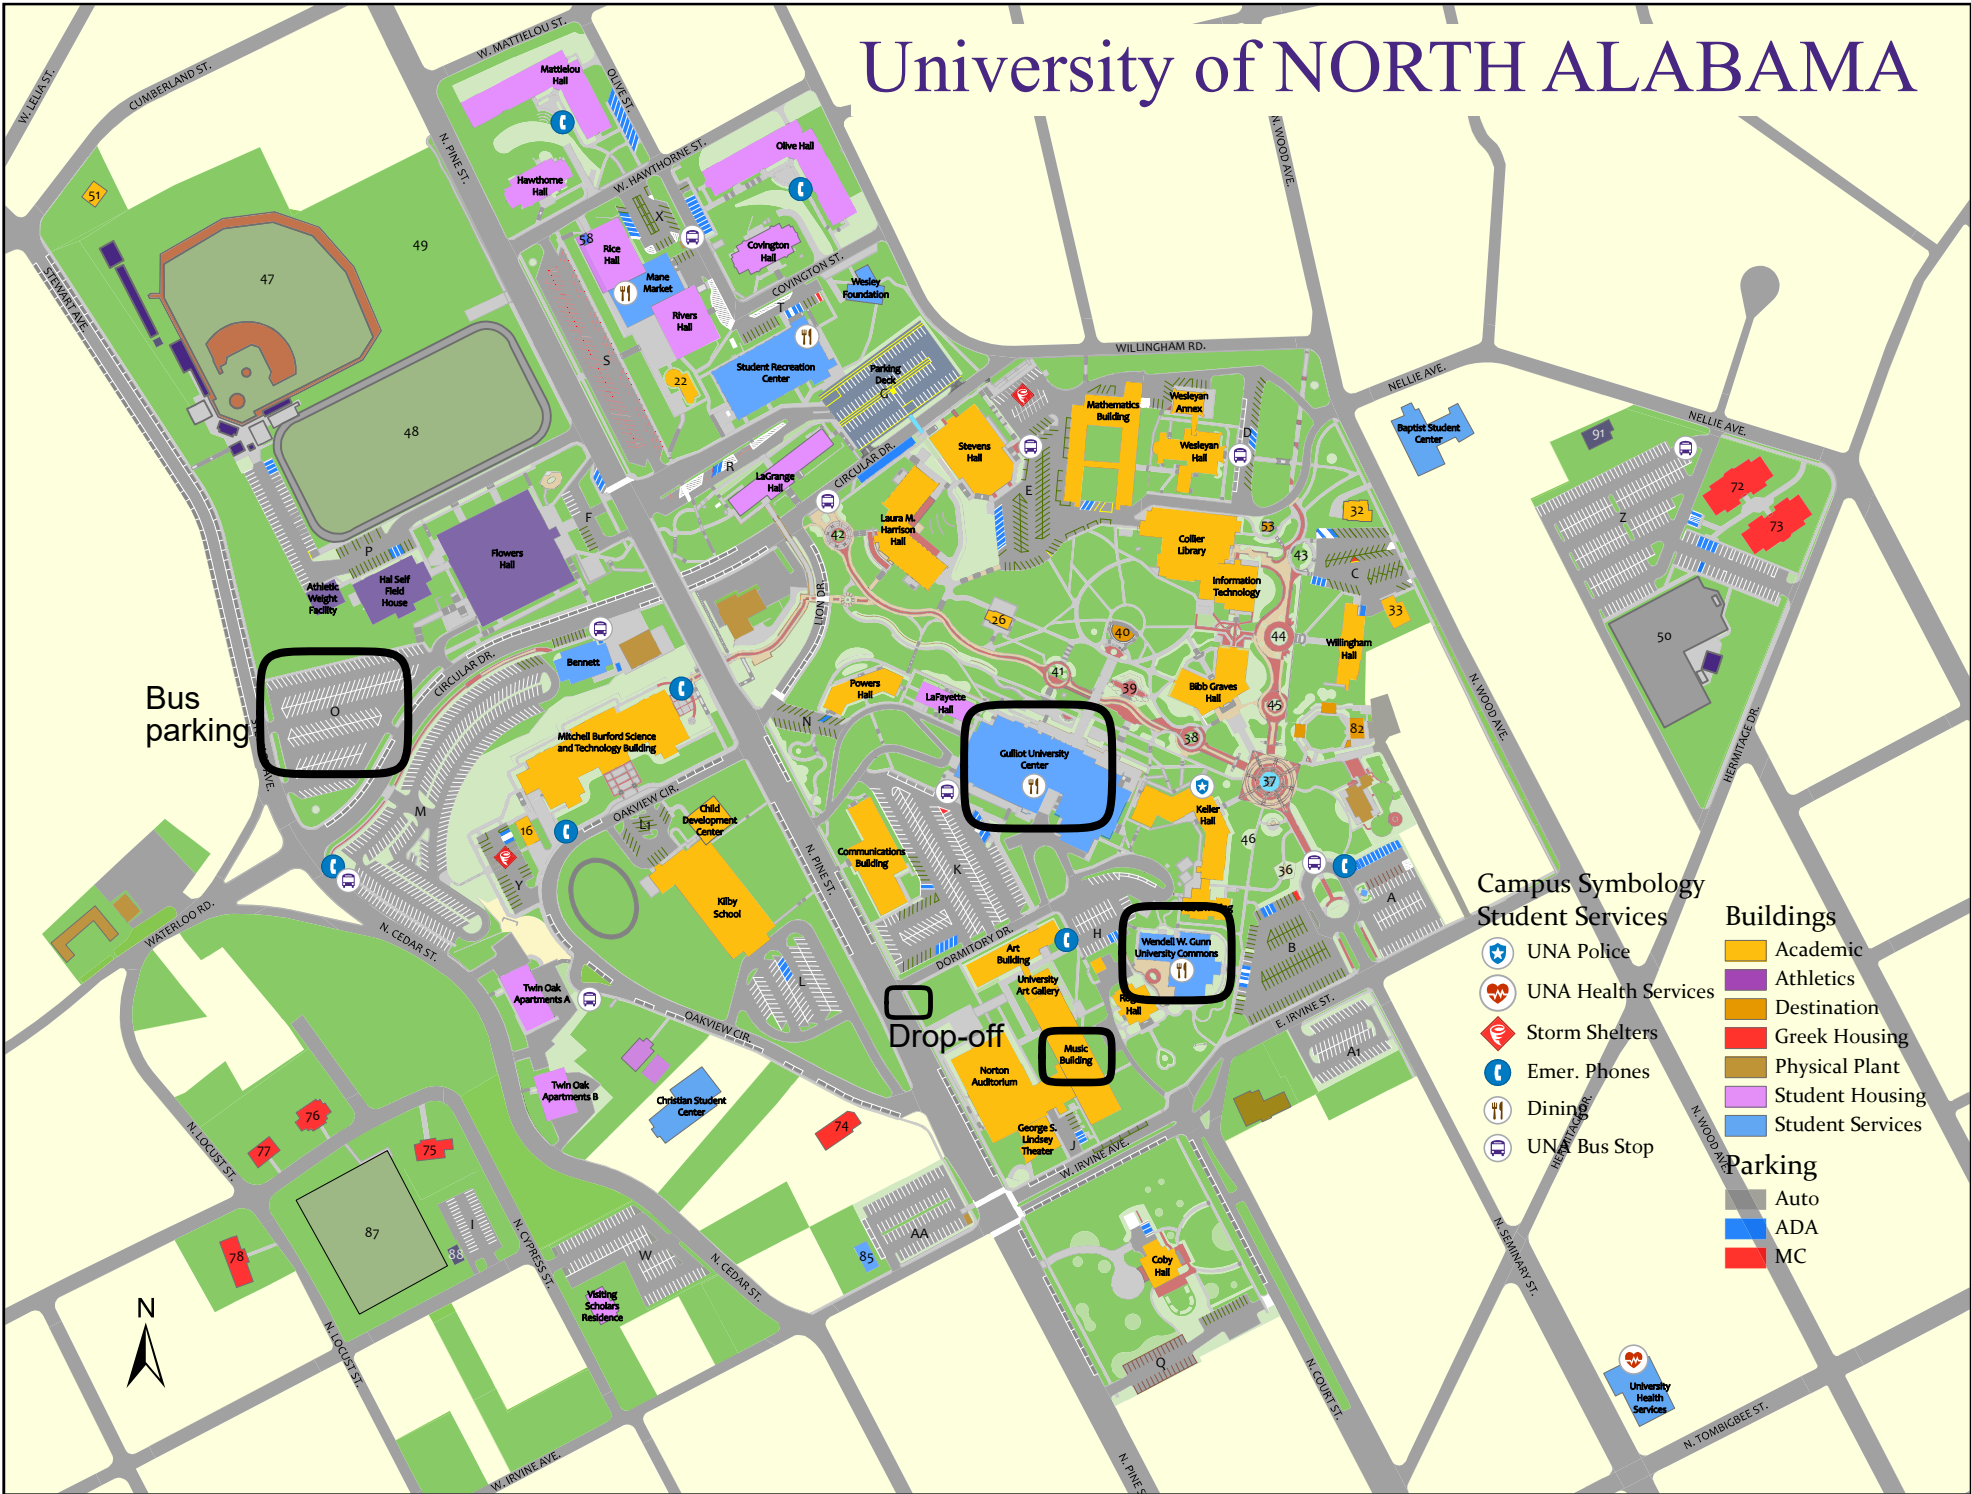

University of NORTH ALABAMA

- Campus Symbology**
- UNA Police
 - UNA Health Services
 - Storm Shelters
 - Emer. Phones
 - Dining
 - UNA Bus Stop

- Buildings**
- Academic
 - Athletics
 - Destination
 - Greek Housing
 - Physical Plant
 - Student Housing
 - Student Services

- Parking**
- Auto
 - ADA
 - MC