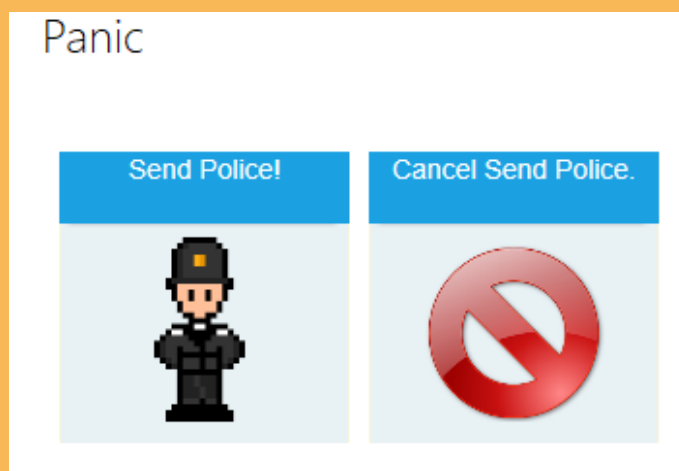

Emergency Assistance on Campus

SEND POLICE! Silent Alert Desktop Icon

When enabled, this feature will silently alert our dispatchers to send assistance to the desktop location.

- 1. Search for the green I icon on your desktop & double-click**
- 2. The panic window will pop-up & Send Police! may be selected to silently request Police in emergency situations.**