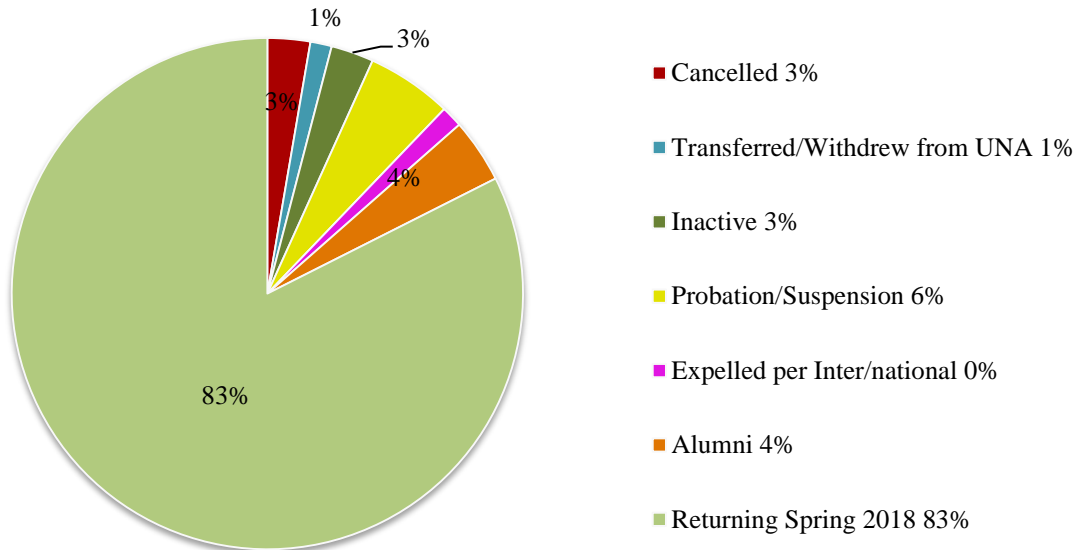

Independent Greek Council Fraternities and Sororities

All IGC Active Member Retention