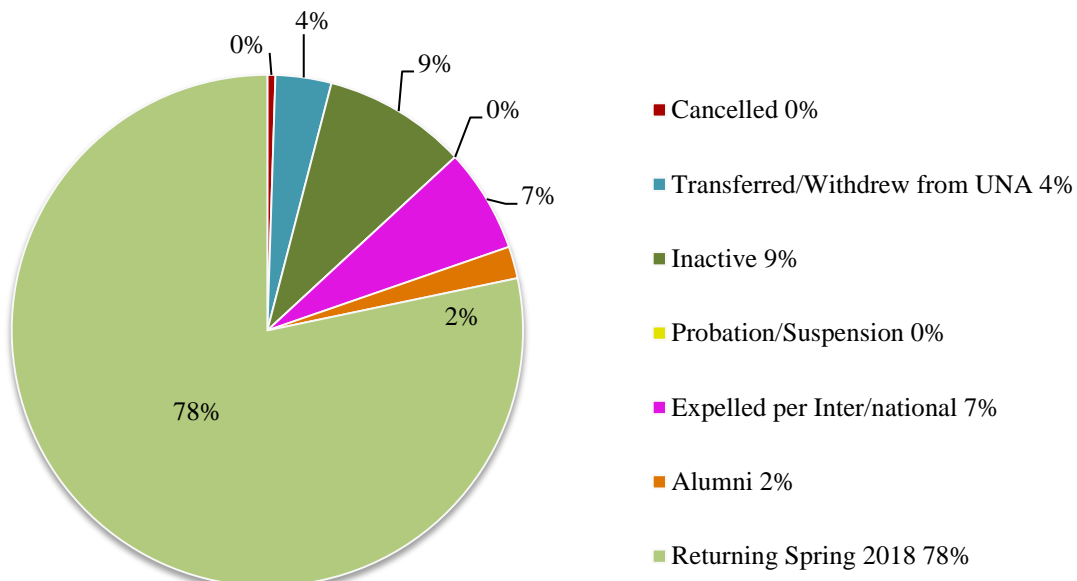

Interfraternity Council Fraternities

All IFC Active Member Retention

Data based on rosters at the start of the semester and roster updates submitted through January 2018.