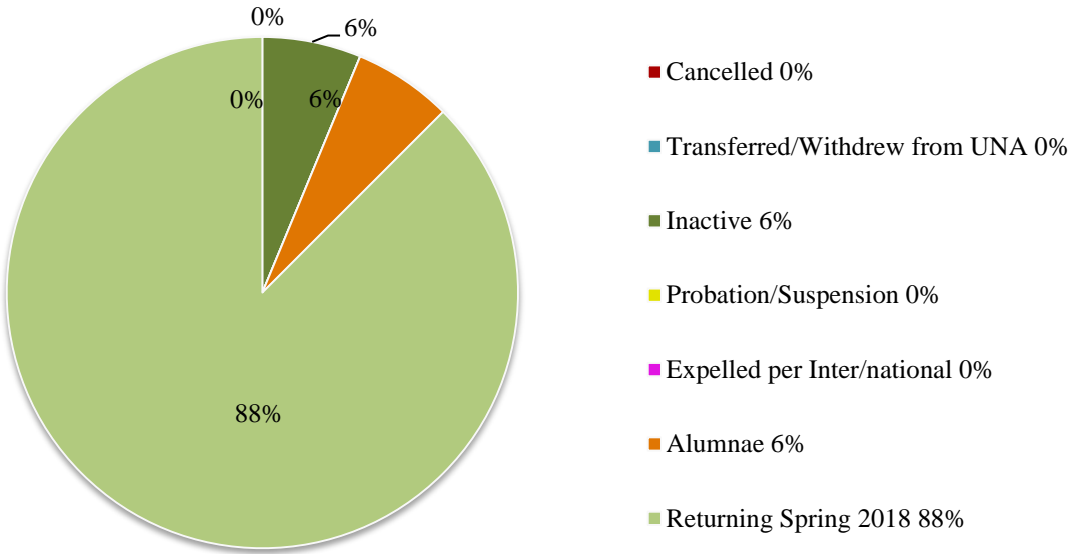

Sigma Alpha Iota Active Member Retention

Data based on rosters at the start of the semester and roster updates submitted through January 2018.