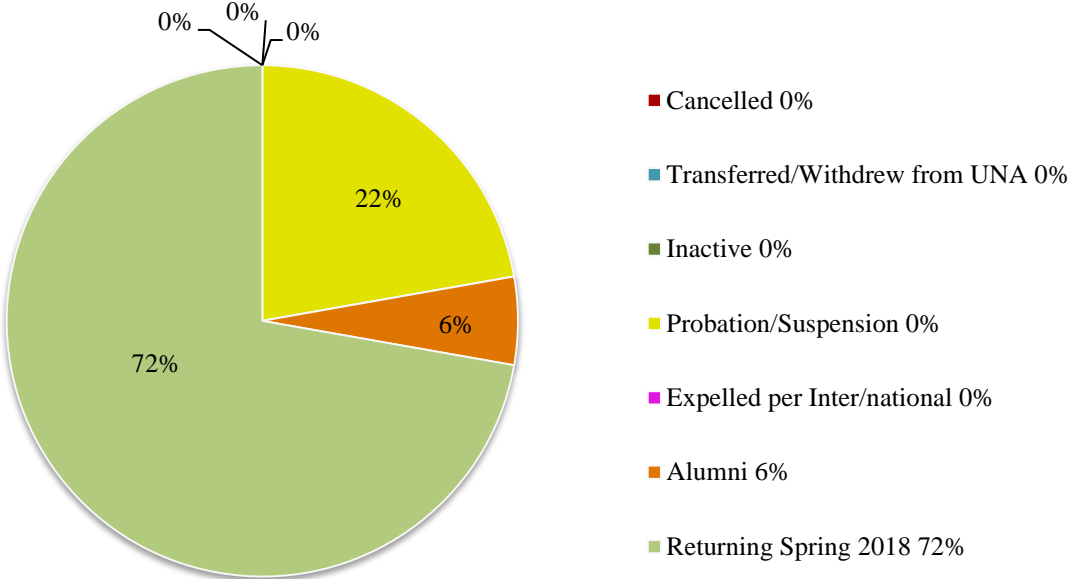

Phi Mu Alpha Active Member Retention