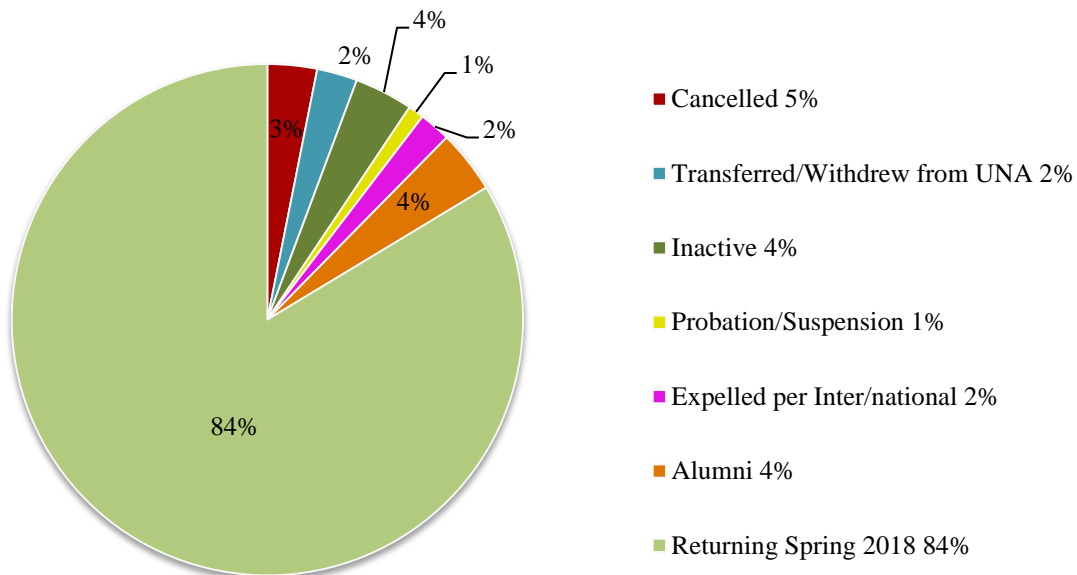

## UNA Fraternity & Sorority Active Member Retention Fall 2017

---

Data based on rosters at the start of the semester and roster updates submitted through January 2018.

## All FSL Active Member Retention