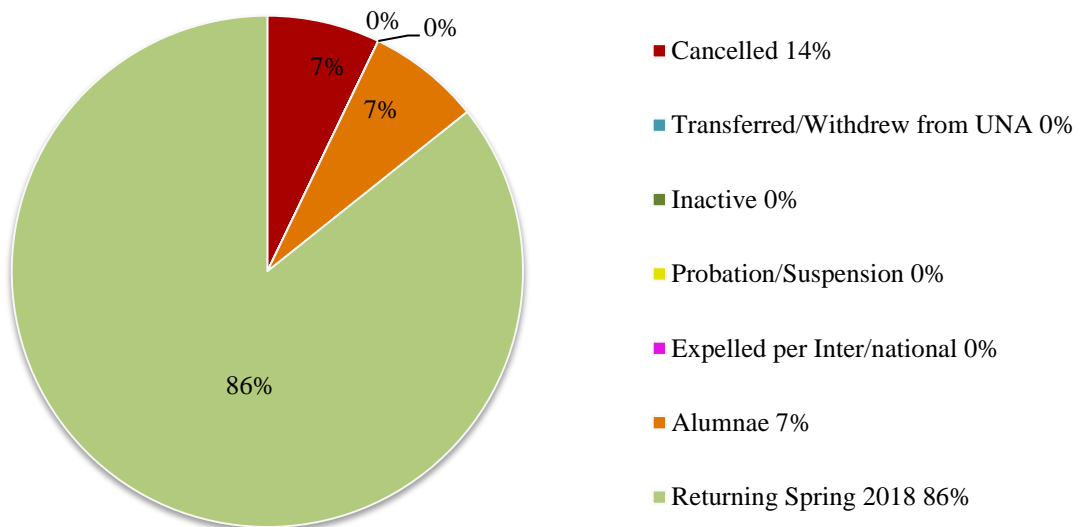

Alpha Delta Chi Active Member Retention

Data based on rosters at the start of the semester and roster updates submitted through January 2018.