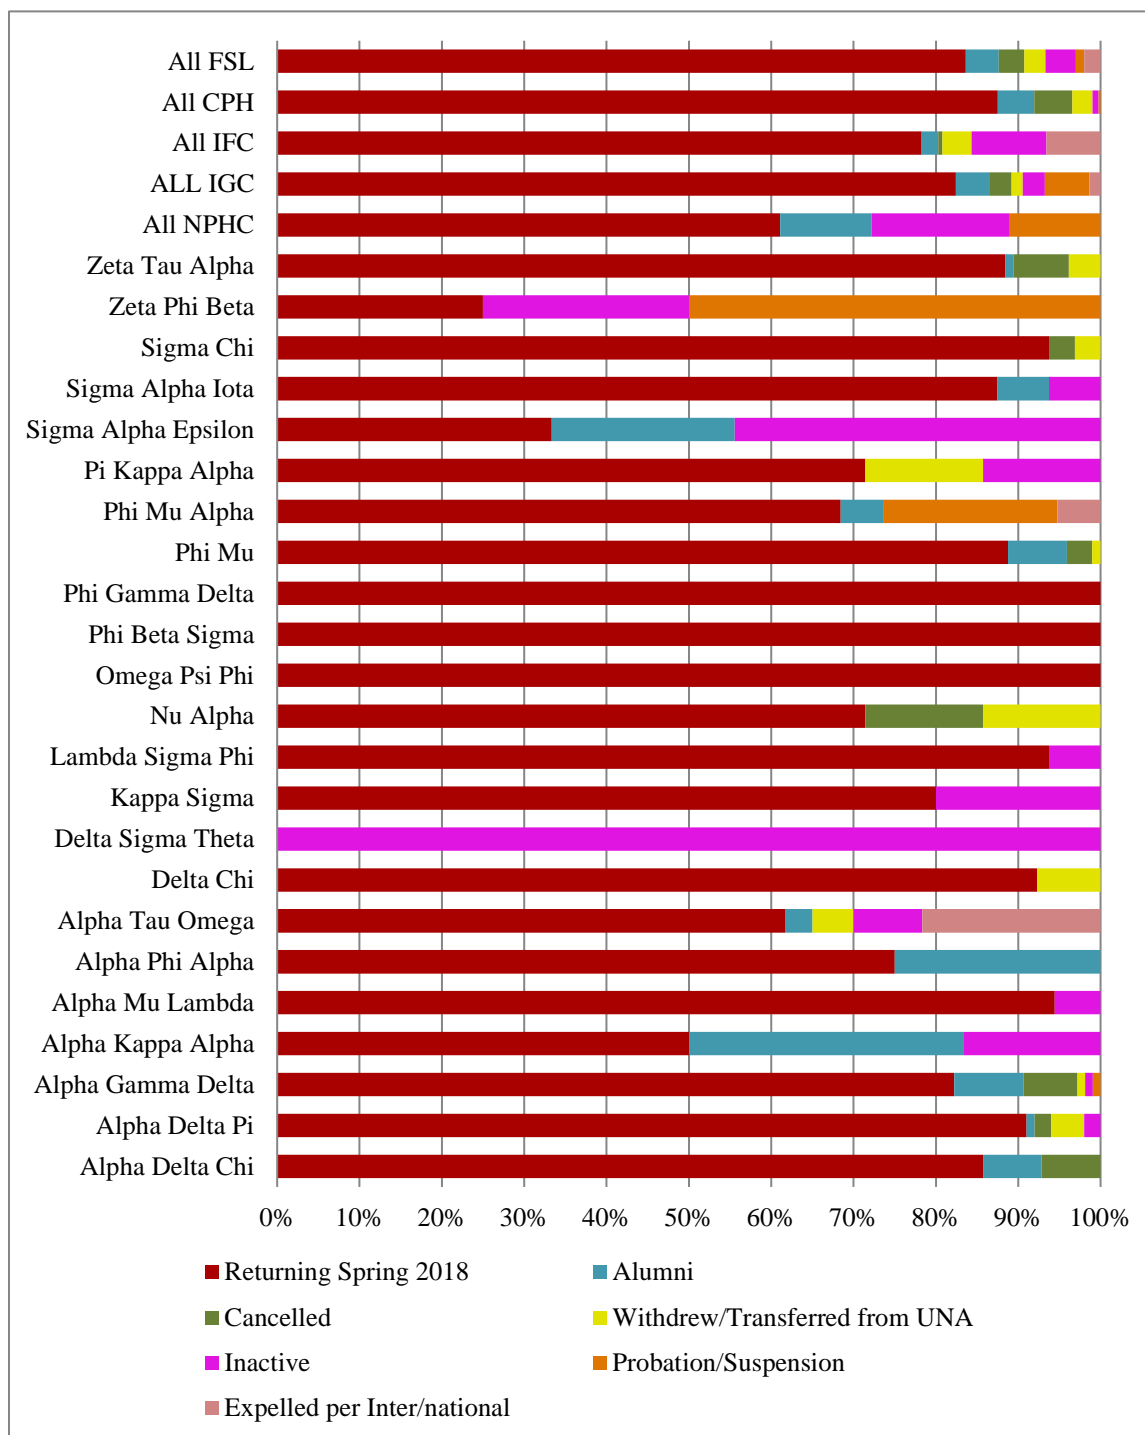

## UNA Fraternity & Sorority Active Member Retention Fall 2017

---

Data based on rosters at the start of the semester and roster updates submitted through January 2018.

## All FSL Active Member Retention

## Interfraternity Council Fraternities