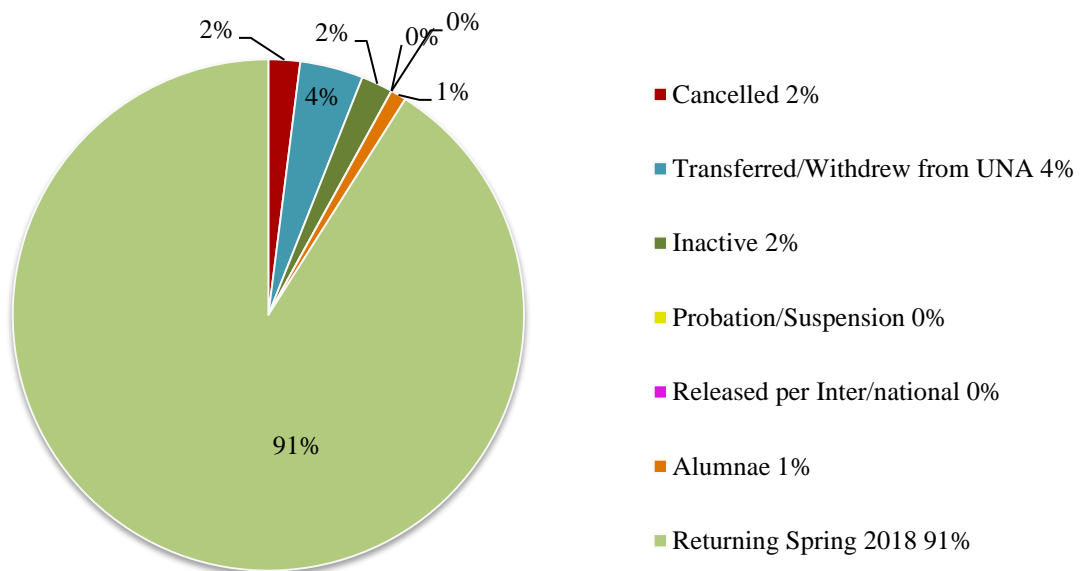

Alpha Delta Pi Active Member Retention