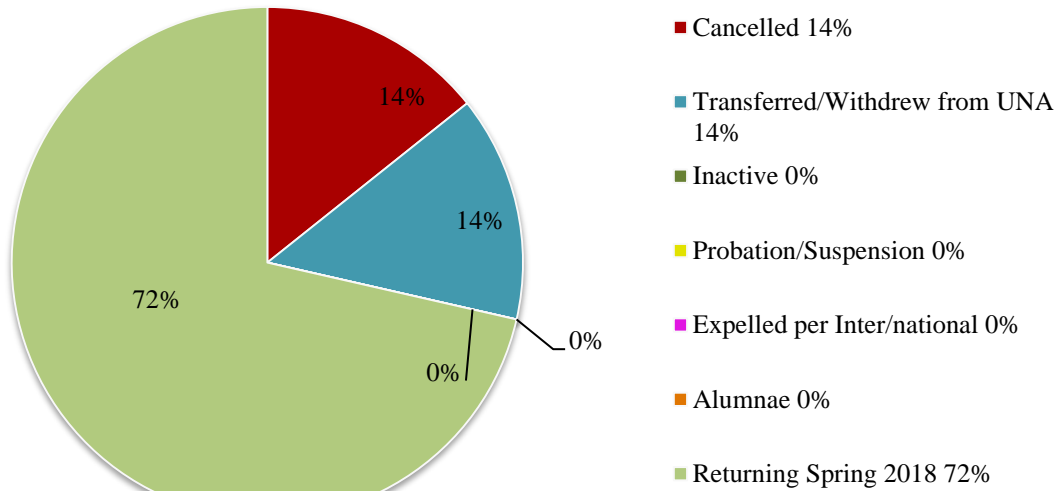

Nu Alpha Active Member Retention