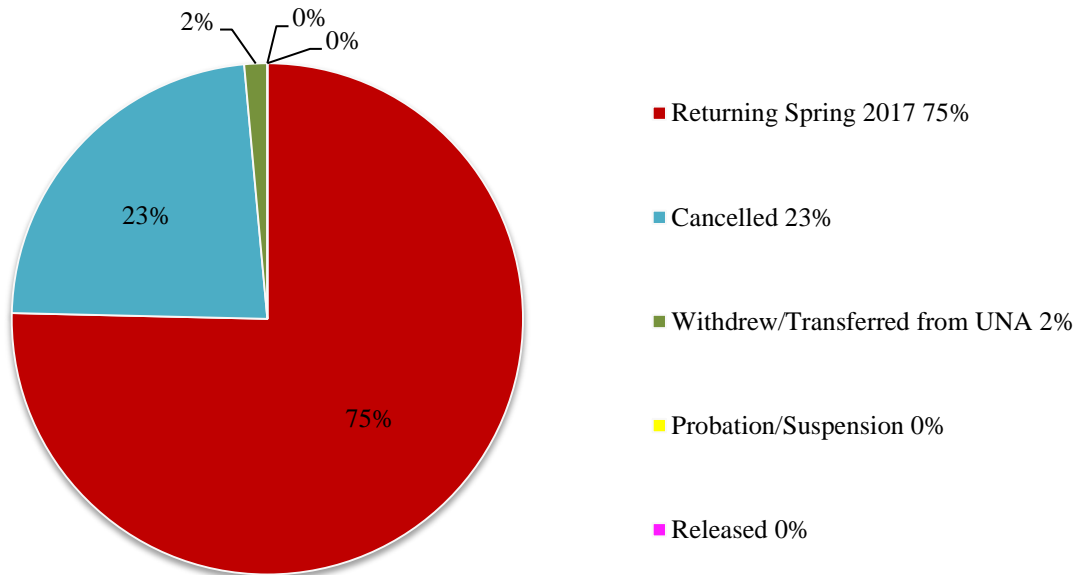

Alpha Delta Pi New Member Retention