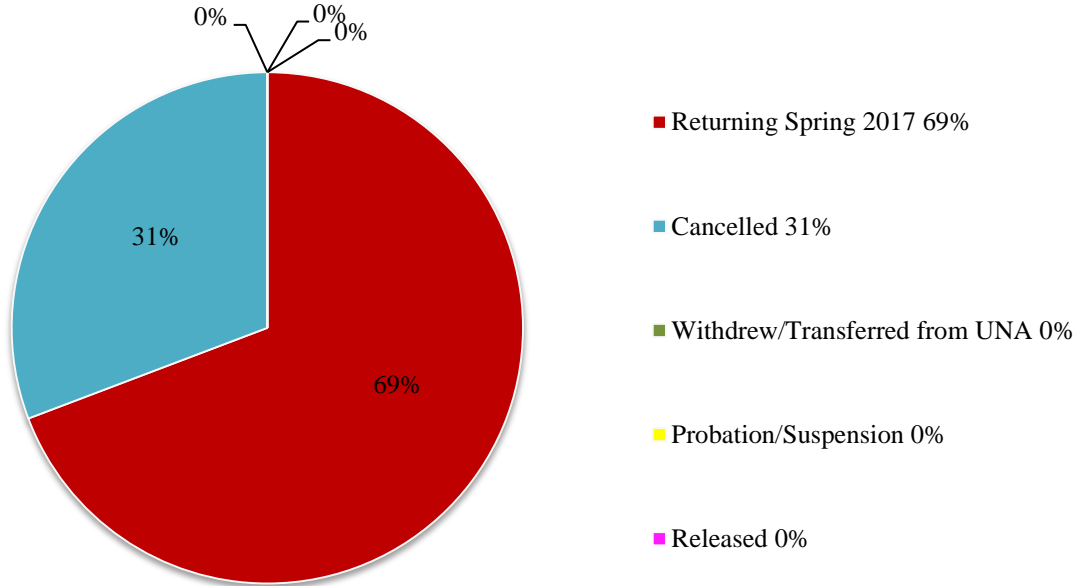

Sigma Chi New Member Retention