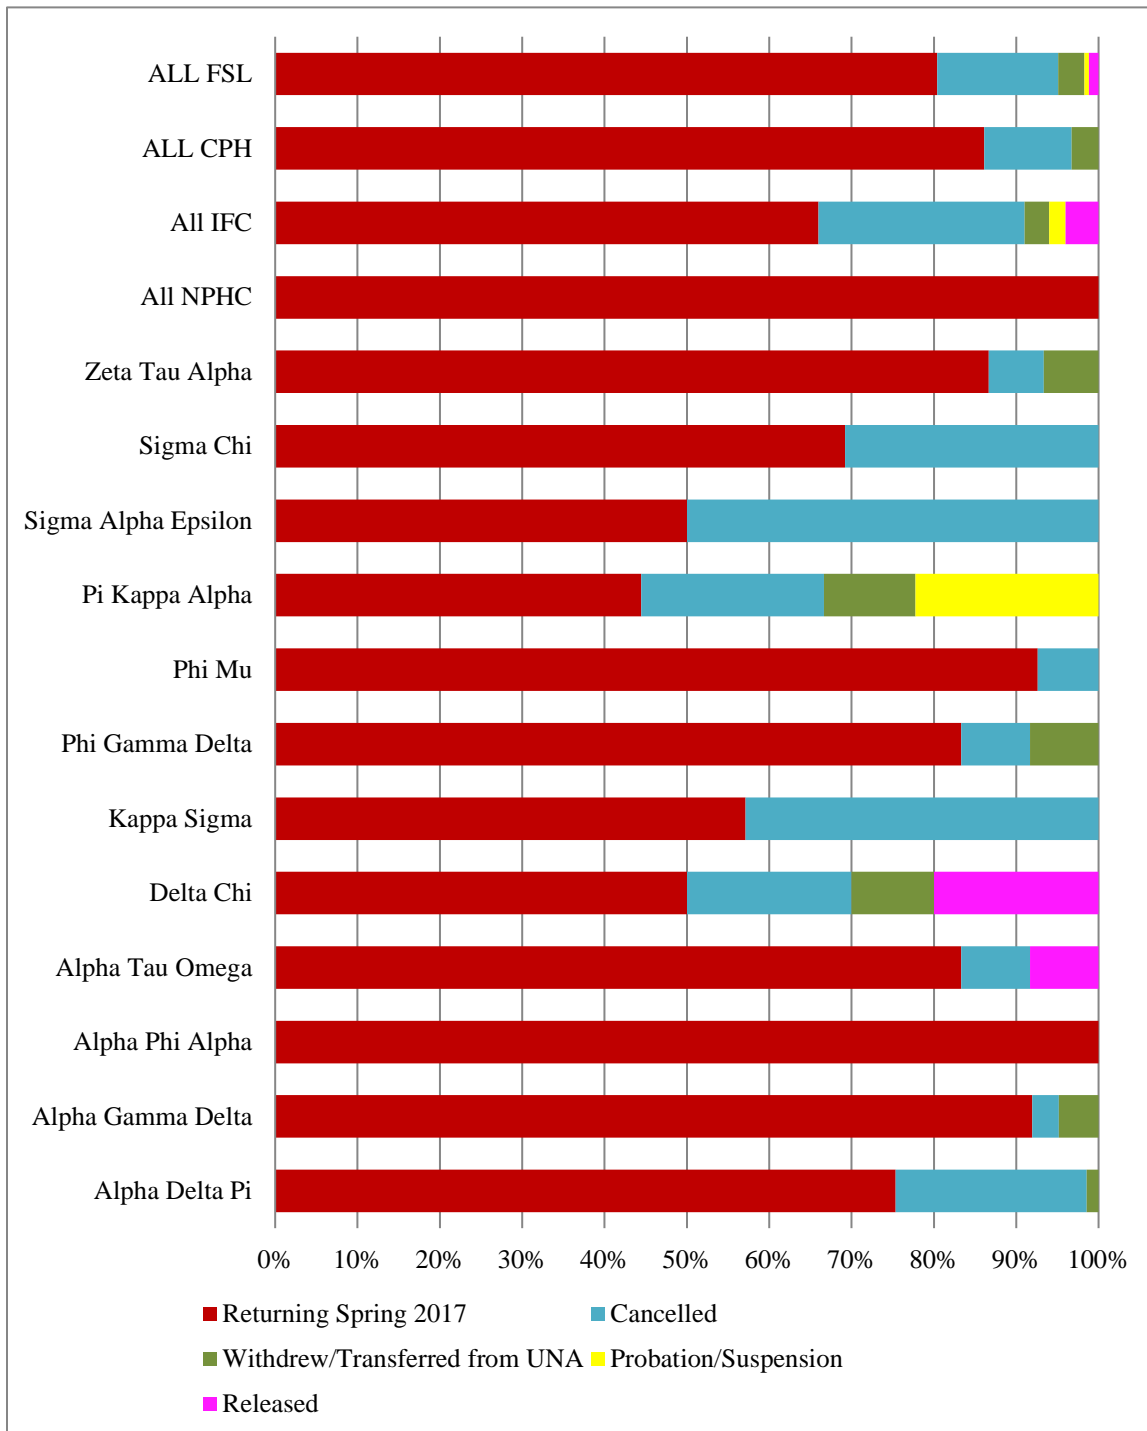

UNA Fraternity and Sorority New Member Retention Fall 2016

Data based on submission of new member agreements and roster updates submitted through January 2017.

All FSL New Member Retention

Interfraternity Council Fraternities

All IFC New Member Retention

Data based on submission of new member agreements and roster updates submitted through January 2017.

Alpha Tau Omega New Member Retention

Delta Chi New Member Retention

Data based on submission of new member agreements and roster updates submitted through January 2017.

Kappa Sigma New Member Retention

Phi Gamma Delta New Member Retention

Data based on submission of new member agreements and roster updates submitted through January 2017.

Pi Kappa Alpha New Member Retention