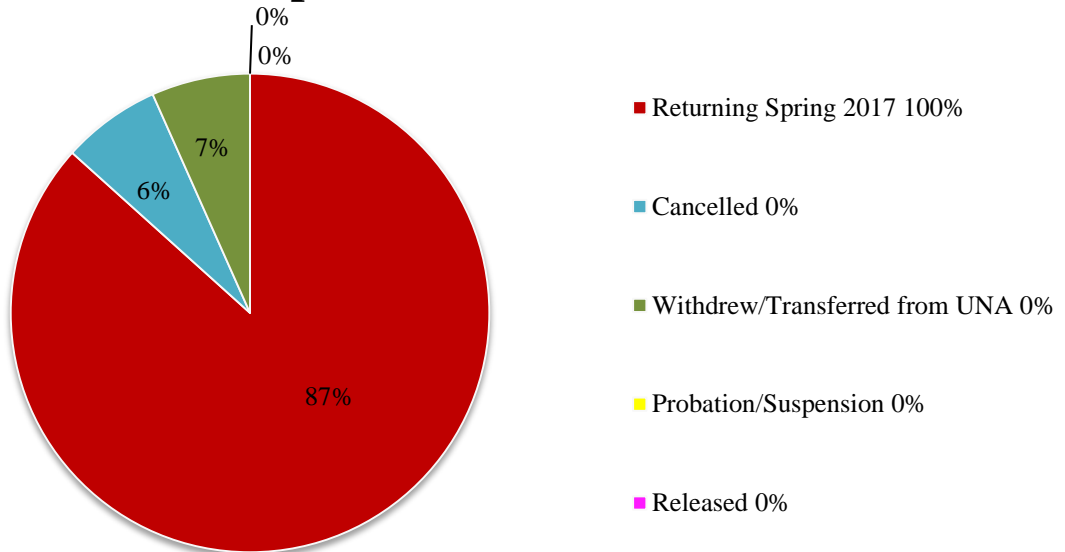

All CPH New Member Retention

Data based on submission of new member agreements and roster updates submitted through January 2017.

Alpha Delta Pi New Member Retention

Alpha Gamma Delta New Member Retention

Data based on submission of new member agreements and roster updates submitted through January 2017.

Phi Mu New Member Retention

Zeta Tau Alpha New Member Retention

Data based on submission of new member agreements and roster updates submitted through January 2017.