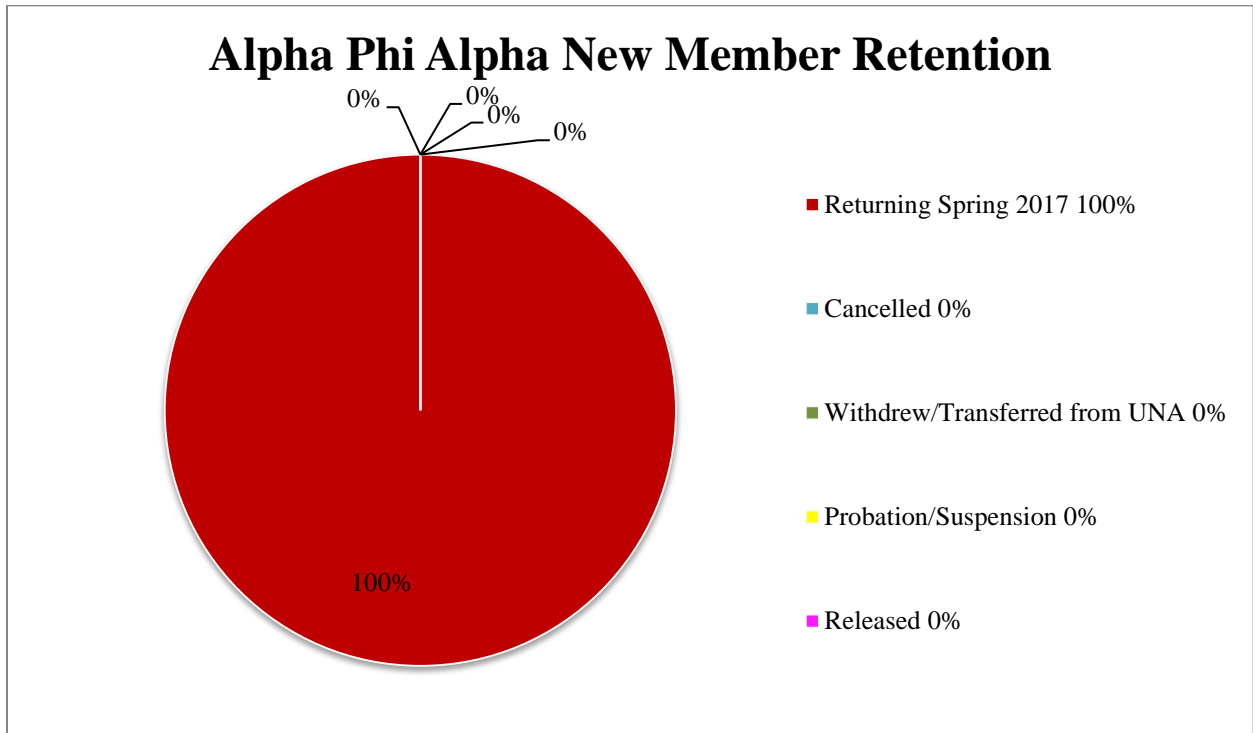

National Pan-Hellenic Council Fraternities and Sororities

*Alpha Phi Alpha was the only NPHC organization to conduct intake, therefore the all NPHC retention is identical to the Alpha Phi Alpha New Member Retention