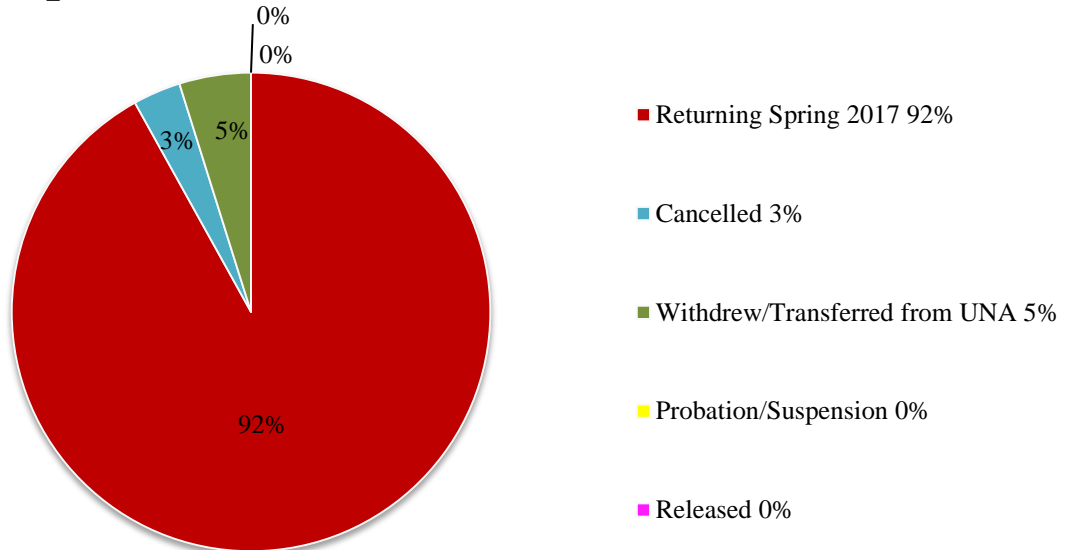

All CPH New Member Retention

Data based on submission of new member agreements and roster updates submitted through January 2017.

Alpha Delta Pi New Member Retention

Alpha Gamma Delta New Member Retention

Data based on submission of new member agreements and roster updates submitted through January 2017.

Phi Mu New Member Retention

Zeta Tau Alpha New Member Retention

Data based on submission of new member agreements and roster updates submitted through January 2017.