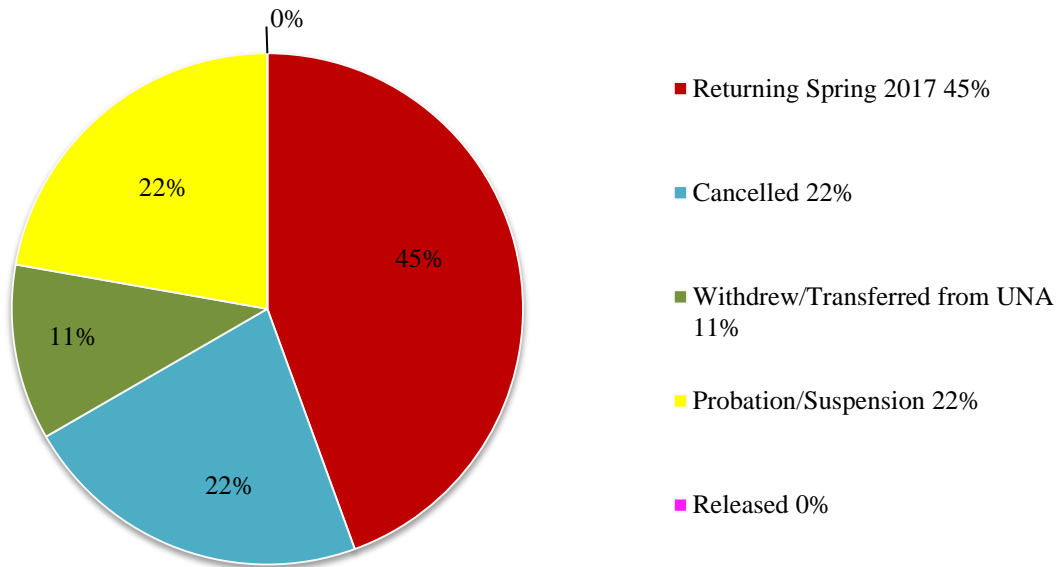

All IFC New Member Retention

Data based on submission of new member agreements and roster updates submitted through January 2017.

Alpha Tau Omega New Member Retention

Delta Chi New Member Retention

Data based on submission of new member agreements and roster updates submitted through January 2017.

Kappa Sigma New Member Retention

Phi Gamma Delta New Member Retention

Data based on submission of new member agreements and roster updates submitted through January 2017.

Pi Kappa Alpha New Member Retention