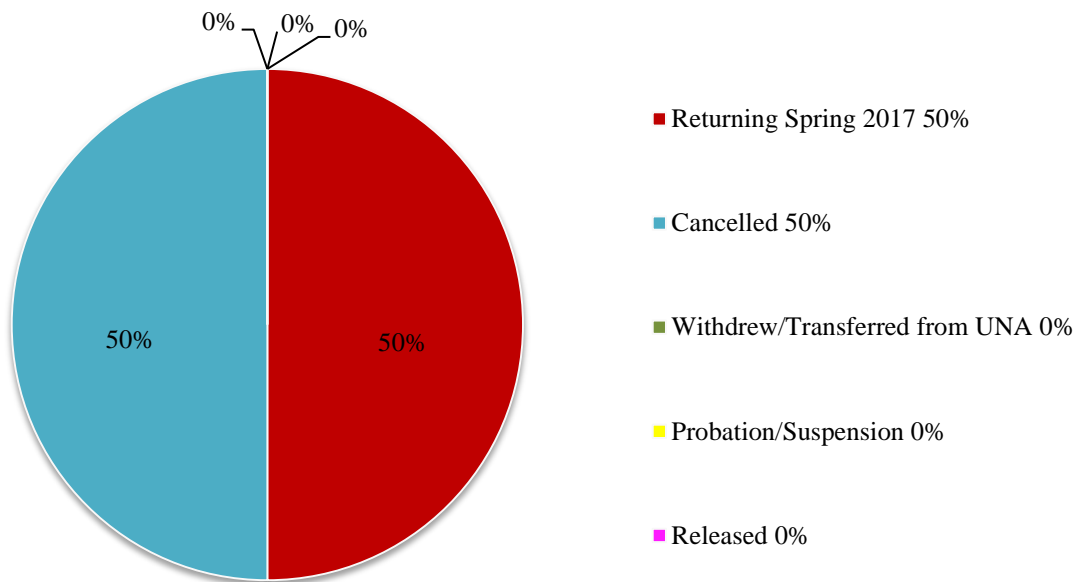

Sigma Alpha Epsilon New Member Retention

Data based on submission of new member agreements and roster updates submitted through January 2017.