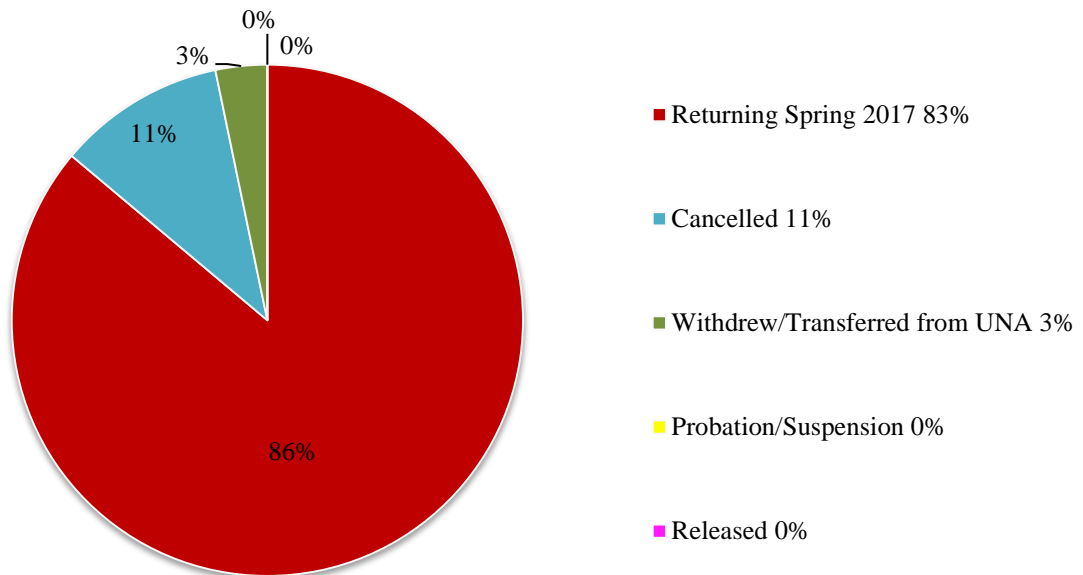

College Panhellenic Council Sororities

All CPH New Member Retention

Data based on submission of new member agreements and roster updates submitted through January 2017.