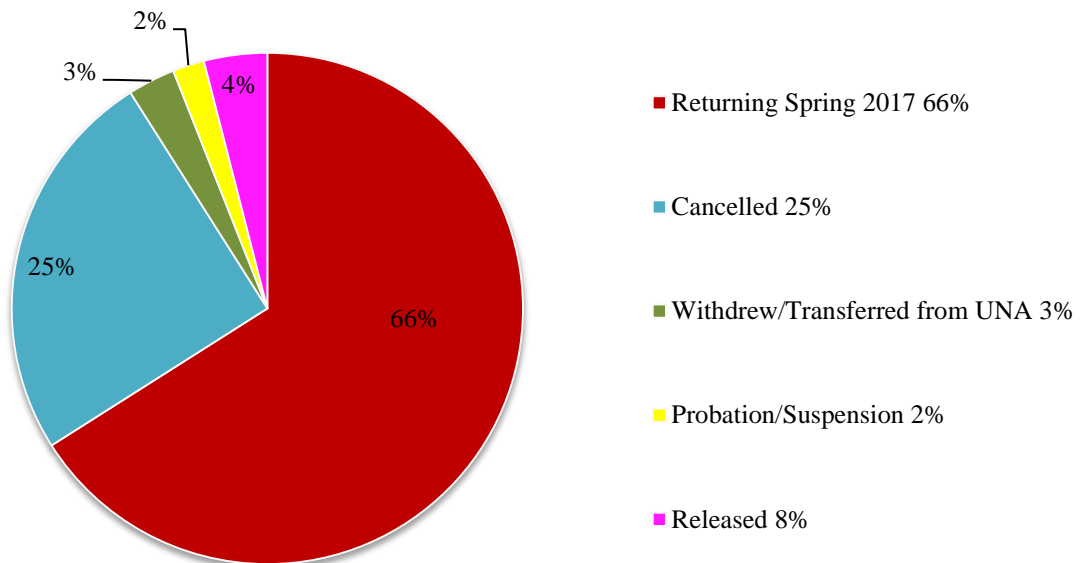

UNA Fraternity and Sorority New Member Retention Fall 2016

Data based on submission of new member agreements and roster updates submitted through January 2017.

All FSL New Member Retention

Interfraternity Council Fraternities

All IFC New Member Retention

Data based on submission of new member agreements and roster updates submitted through January 2017.

Alpha Tau Omega New Member Retention

Delta Chi New Member Retention

Data based on submission of new member agreements and roster updates submitted through January 2017.