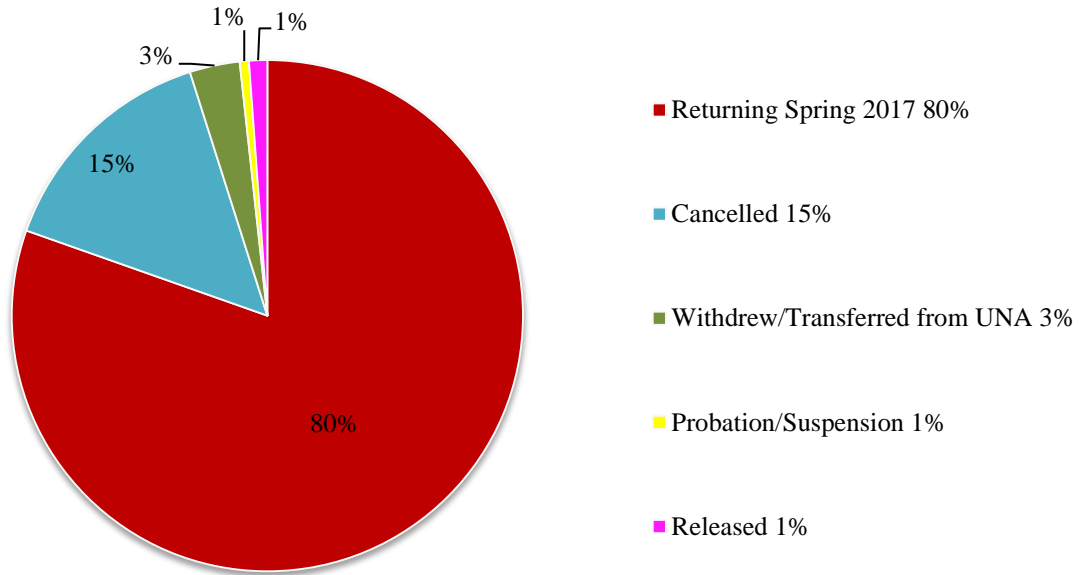

UNA Fraternity and Sorority New Member Retention Fall 2016

Data based on submission of new member agreements and roster updates submitted through January 2017.

All FSL New Member Retention

Interfraternity Council Fraternities

All IFC New Member Retention

Data based on submission of new member agreements and roster updates submitted through January 2017.

Alpha Tau Omega New Member Retention

Delta Chi New Member Retention

Data based on submission of new member agreements and roster updates submitted through January 2017.